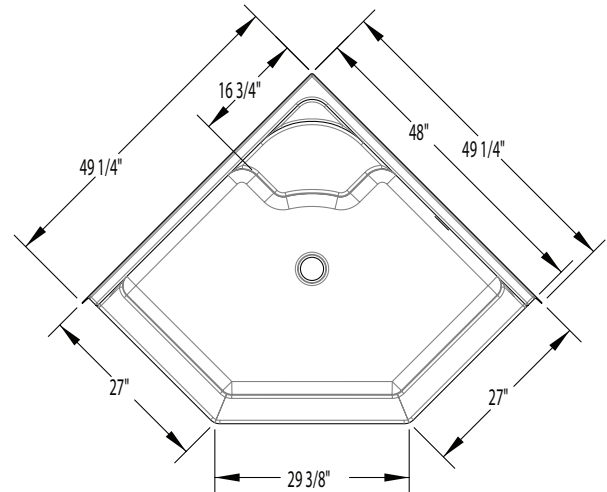

1482SNAC – EVERYDAY SHOWERS

48 x 48 x 76 inches

FEATURES

- Shower stall
- Smooth tile finish
- Neo-angle design
- Molded toiletry shelf
- Molded seat
- Slip-resistant textured bottom
- Center drain
- AcrylX™ applied acrylic surface
- Lifetime limited warranty

COLOR OPTIONS

Stock	Upgraded	Premium
White	Almond Linen/Biscuit Bone	Black Mexican Sand Sand Bar Sterling Silver

1482SNAC

48 x 48 x 76 inches

FEATURES lbs Dimensional Tolerance $\pm \frac{3}{8}$ ". Dimensions needed for site preparation should be measured from the unit. Aquatic assumes no responsibility for preparatory work.

Model #	Material	Wall Finish	Pieces	Drain	Seat	Net Wt.	Pkg. Wt.
Shower #1482SNAC	AcrylX™	Smooth Tile	1	Center	1 seat	108	113

DIMENSIONS

Specifications	inches
Width: Overall / Net	49 1/4 / 48
Depth: Overall / Net	49 1/4 / 48
Height: Overall / Net	77 1/4 / 76
Enclosure Opening	24 1/4 x 27 5/8 x 24 1/4
Skirt Height	6
Drain Rough-In (from Back Wall)	21
Drain Rough-In (from Side Wall)	21
Drain: Diameter / Clearance	3 1/2 / 3/4

FRAMING DIMENSIONS inches

Type	D Depth	W Width	H Height	A	B	C
Alcove	49 1/4	49 1/4	-	Box Out	21	21