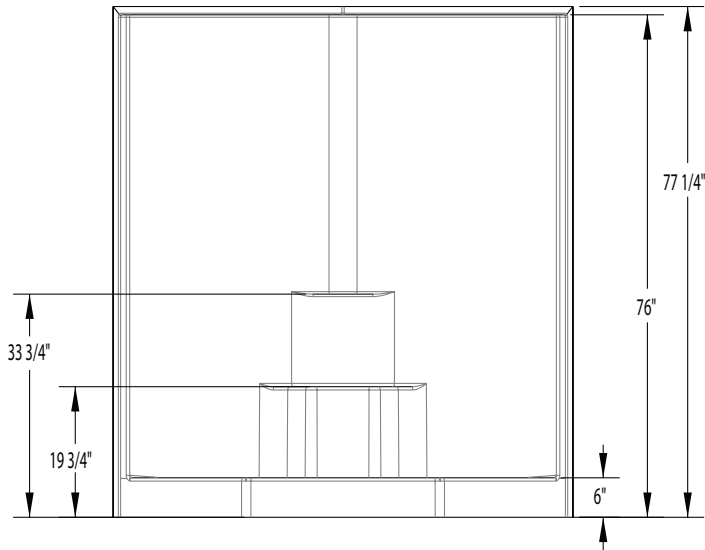

1482SNAC – EVERYDAY SHOWERS

48 x 48 x 76 inches

FEATURES

- Shower stall
- Smooth tile finish
- Neo-angle design
- Molded toiletry shelf
- Molded seat
- Slip-resistant textured bottom
- Center drain
- AcrylX™ applied acrylic surface
- Lifetime limited warranty

COLOR OPTIONS

Stock	Upgraded	Premium
White	Almond Linen/Biscuit Bone	Black Mexican Sand Sand Bar Sterling Silver

1482SNAC

48 x 48 x 76 inches

FEATURES lbs Dimensional Tolerance $\pm \frac{3}{8}$ ". Dimensions needed for site preparation should be measured from the unit. Aquatic assumes no responsibility for preparatory work.

Model #	Material	Wall Finish	Pieces	Drain	Seat	Net Wt.	Pkg. Wt.
Shower #1482SNAC	AcrylX™	Smooth Tile	1	Center	1 seat	108	113

DIMENSIONS

Specifications	inches
Width: Overall / Net	49 1/4 / 48
Depth: Overall / Net	49 1/4 / 48
Height: Overall / Net	77 1/4 / 76
Enclosure Opening	24 1/4 x 27 5/8 x 24 1/4
Skirt Height	6
Drain Rough-In (from Back Wall)	21
Drain Rough-In (from Side Wall)	21
Drain: Diameter / Clearance	3 1/2 / 3/4

FRAMING DIMENSIONS inches

Type	D Depth	W Width	H Height	A	B	C
Alcove	49 1/4	49 1/4	-	Box Out	21	21