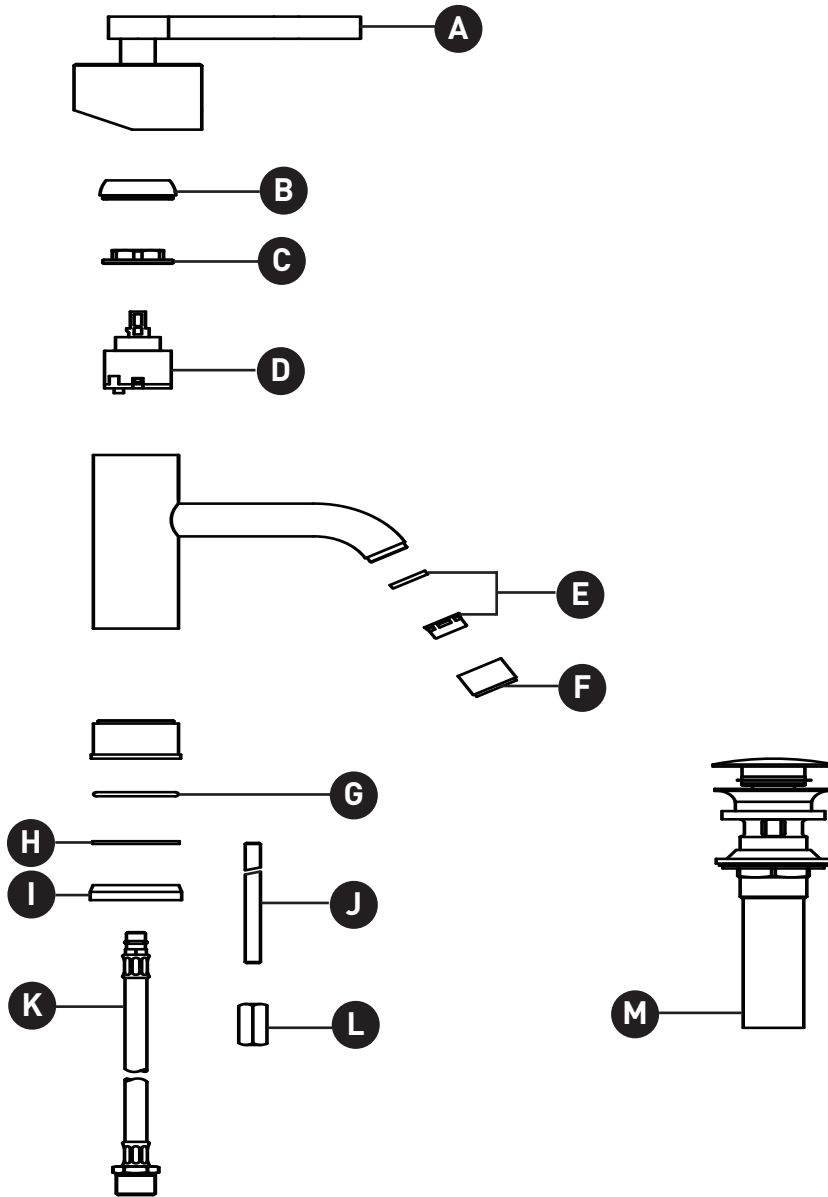

ORDER BY PART NUMBER

ILLUSTRATED PARTS

LB01D1LM

LOMBARDIA®

Single Handle Lavatory Faucet

ID	Kit Number	Finish
*A	C7629	See below
*B	C3702/4	See below
C	C3702/3	N/A
D	C3009D35	N/A
E	C7086.12	N/A
*F	C3308/1	See below
G	C7586.78	N/A
H	C7585.10	N/A
I	C7282PF	N/A
J	C7555.130	N/A
K	C7089.12CSP	N/A
L	C7260.7	N/A
*M	C5558USAM	See below

LOMBARDIA®

Robinet de lavabo à une poignée

ID	Référence du kit	Finition
*A	C7629	See below
*B	C3702/4	See below
C	C3702/3	N/A
D	C3009D35	N/A
E	C7086.12	N/A
*F	C3308/1	See below
G	C7586.78	N/A
H	C7585.10	N/A
I	C7282PF	N/A
J	C7555.130	N/A
K	C7089.12CSP	N/A
L	C7260.7	N/A
*M	C5558USAM	See below