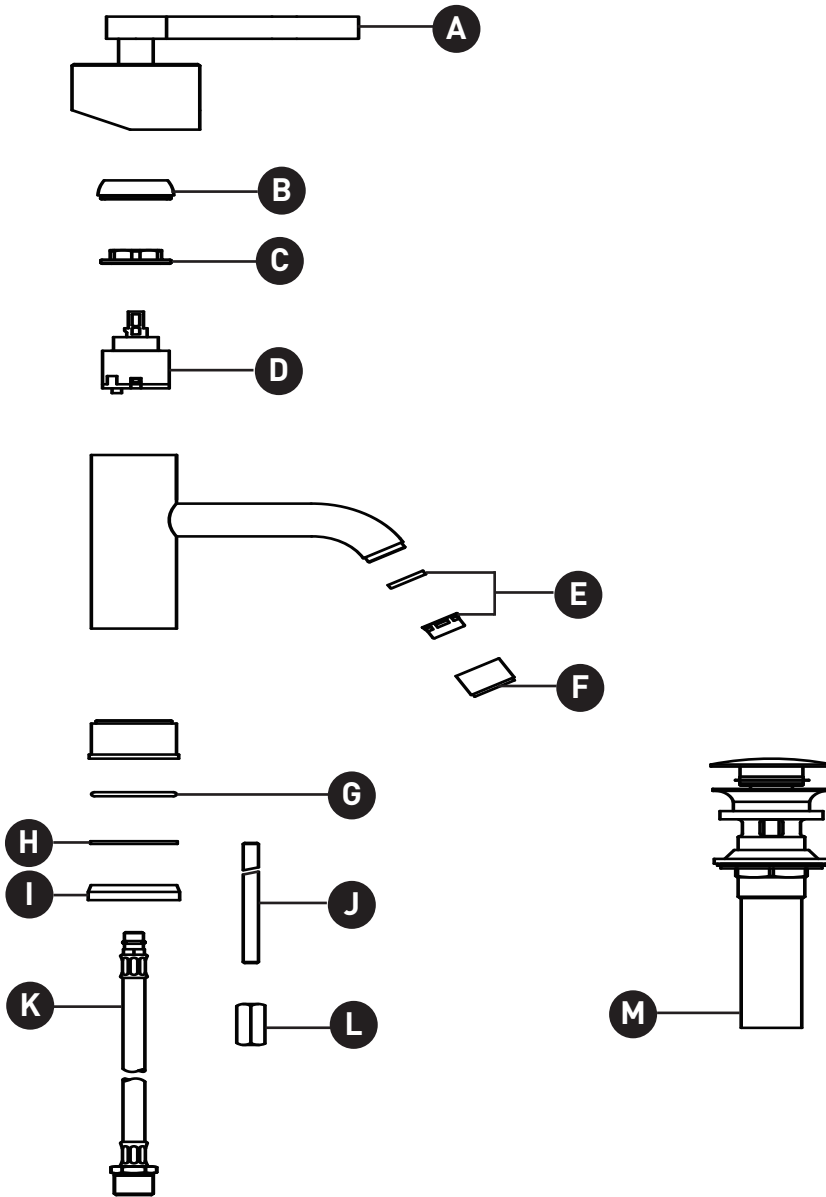

ORDER BY PART NUMBER

ILLUSTRATED PARTS

LB01D1LM

LOMBARDIA®

Single Handle Lavatory Faucet

ID	Kit Number	Finish
*A	C7629	See below
*B	C3702/4	See below
C	C3702/3	N/A
D	C3009D35	N/A
E	C7086.12	N/A
*F	C3308/1	See below
G	C7586.78	N/A
H	C7585.10	N/A
I	C7282PF	N/A
J	C7555.130	N/A
K	C7089.12CSP	N/A
L	C7260.7	N/A
*M	C5558USAM	See below

ONTARIO
houseofrohl.ca/support
1-800-287-5354

PEDIR POR NÚMERO DE REFERENCIA

PIEZAS ILUSTRADAS

LB01D1LM

LOMBARDIA®

Llave monomando para lavabo

ID	Referencia del kit	Acabado
*A	C7629	See below
*B	C3702/4	See below
C	C3702/3	N/A
D	C3009D35	N/A
E	C7086.12	N/A
*F	C3308/1	See below
G	C7586.78	N/A
H	C7585.10	N/A
I	C7282PF	N/A
J	C7555.130	N/A
K	C7089.12CSP	N/A
L	C7260.7	N/A
*M	C5558USAM	See below