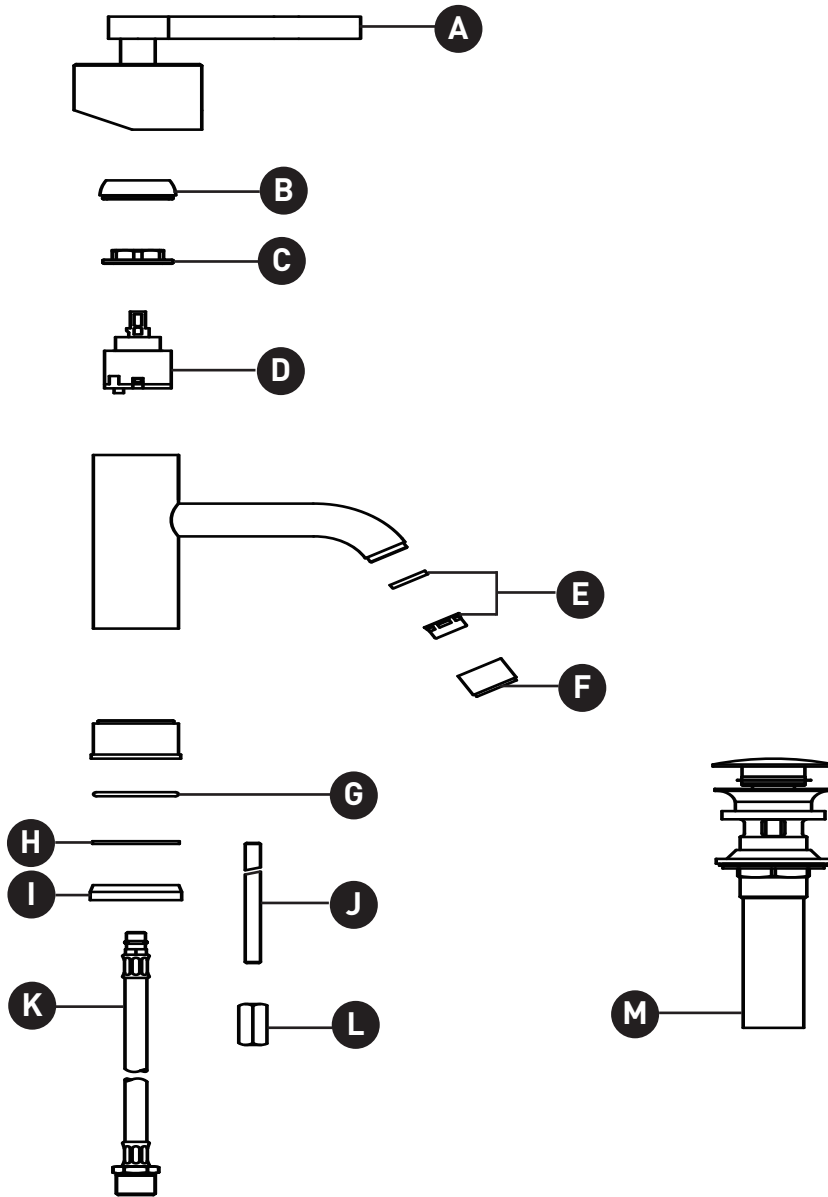

ORDER BY PART NUMBER

ILLUSTRATED PARTS

LB01D1LM

LOMBARDIA®

Single Handle Lavatory Faucet

ID	Kit Number	Finish
*A	C7629	See below
*B	C3702/4	See below
C	C3702/3	N/A
D	C3009D35	N/A
E	C7086.12	N/A
*F	C3308/1	See below
G	C7586.78	N/A
H	C7585.10	N/A
I	C7282PF	N/A
J	C7555.130	N/A
K	C7089.12CSP	N/A
L	C7260.7	N/A
*M	C5558USAM	See below