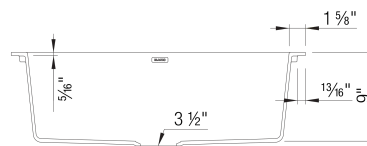

- Min cabinet size: 30 in (760 mm)
- Apron front height: 6 1/2 in

What is included:
Installation instructions
Limited Lifetime Warranty

Custom cabinet installation required.
To prevent damage, sink must be shipped on a pallet.