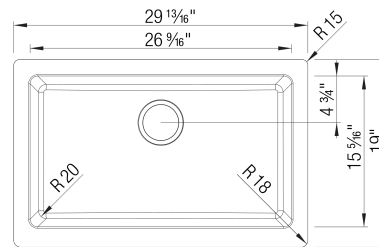

Design and Planning Tips

- Min cabinet size: 30 in (760 mm)
- Apron front height: 6 1/2 in

What is included:
Installation instructions
Limited Lifetime Warranty

Custom cabinet installation required.
To prevent damage, sink must be shipped on a pallet.