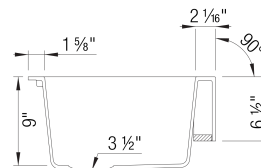

Warranty

BLANCO offers a limited lifetime warranty on all sinks and faucets, as well as a one-year warranty on all custom accessories.

Code/Standards Compliance

BLANCO sinks and faucets are third-party tested and certified to standards and listed by applicable certification bodies. For more information on individual product listings, contact our office or listing organization.

View our how-to videos to learn more about installing and caring for BLANCO products:
<https://www.blanco.com/us-en/service/how-to-videos/how-to-videos-for-sinks/>

Questions? Contact us today

BLANCO America, Inc.
110 Mount Holly By-Pass
Lumberton, NJ 08048

Phone & Fax
Phone: 888-668-6201
Fax: 609-668-6211

While BLANCO endeavors to provide accurate information, all dimensions are nominal, cannot be guaranteed, and are subject to change or cancellation. BLANCO assumes no responsibility for use of superseded or voided specifications.