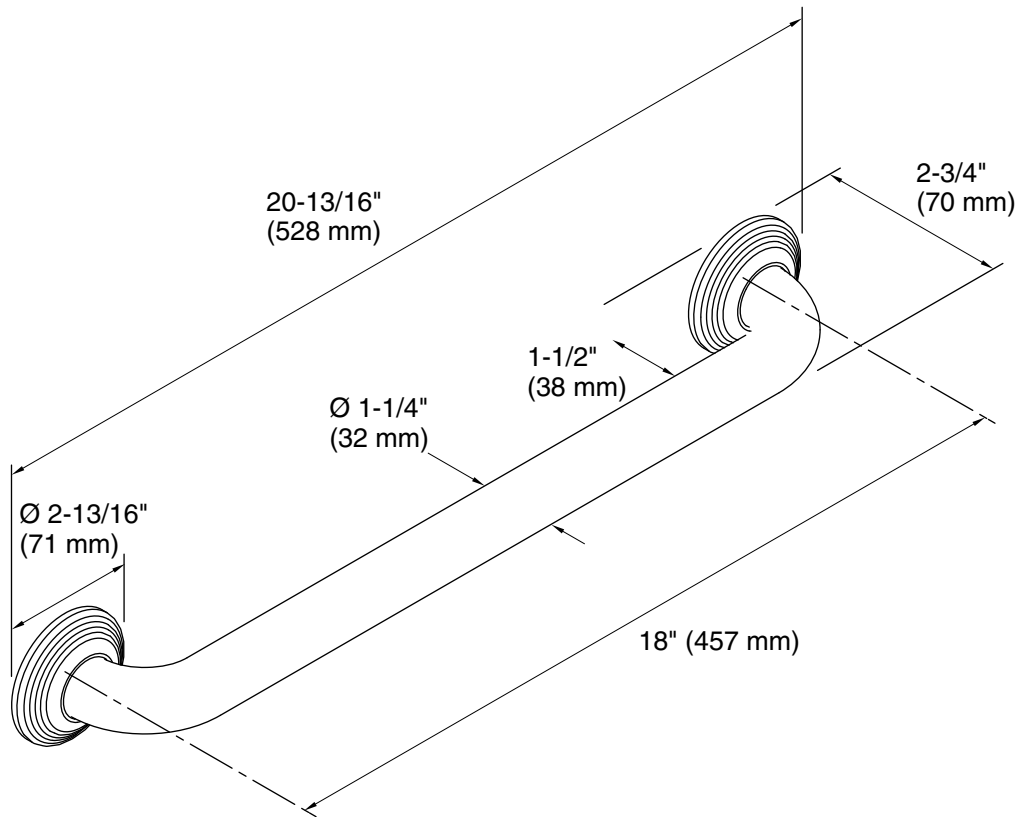

### Technical Information

All product dimensions are nominal.

Installation Type: Wall-mount

Material: Metal