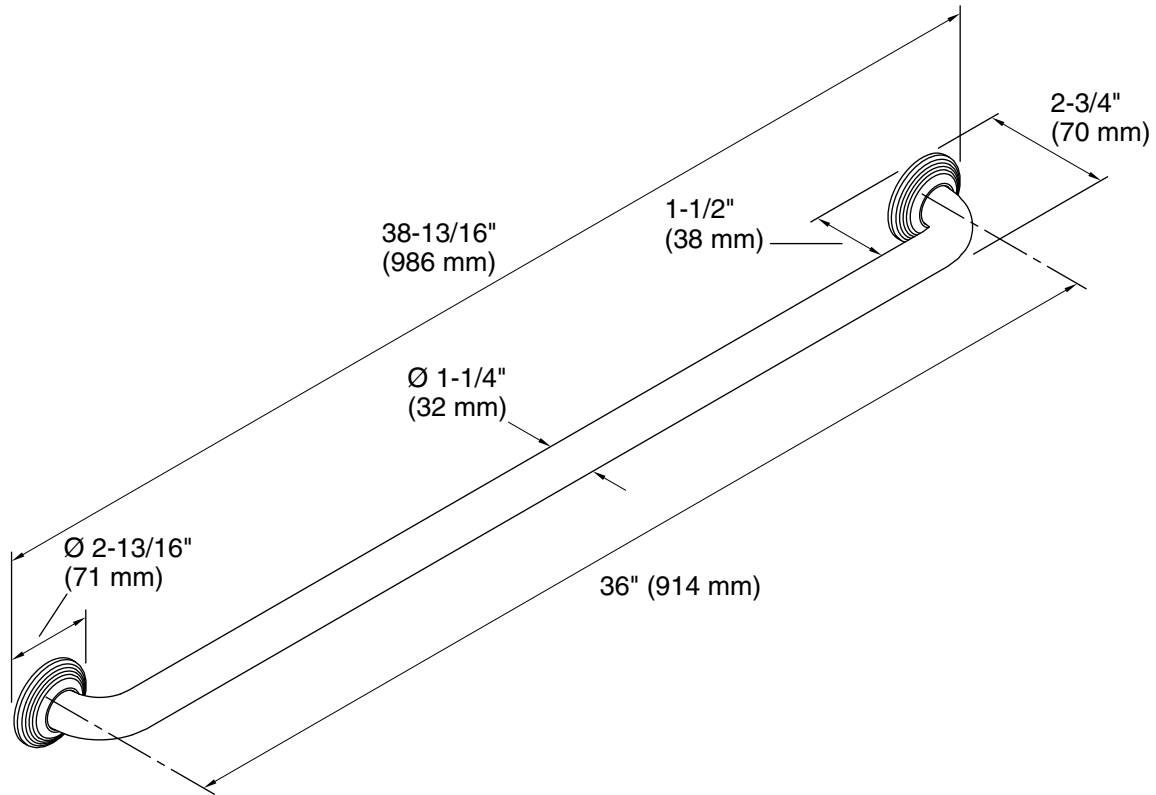

### Technical Information

All product dimensions are nominal.

Installation Type: Wall-mount

Material: Metal