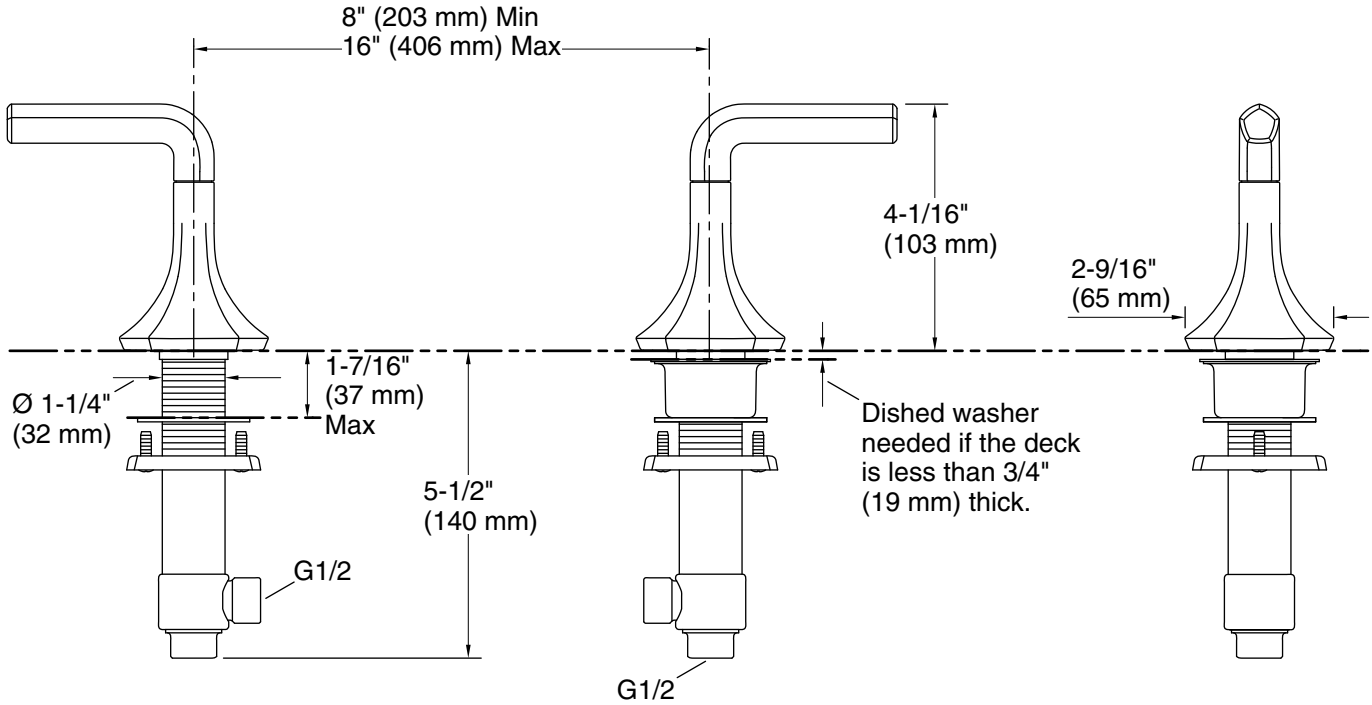

Technical Information

All product dimensions are nominal.
Drain included: No

Notes

ADA, OBC, CSA B651 compliant when installed to the specific requirements of these regulations.