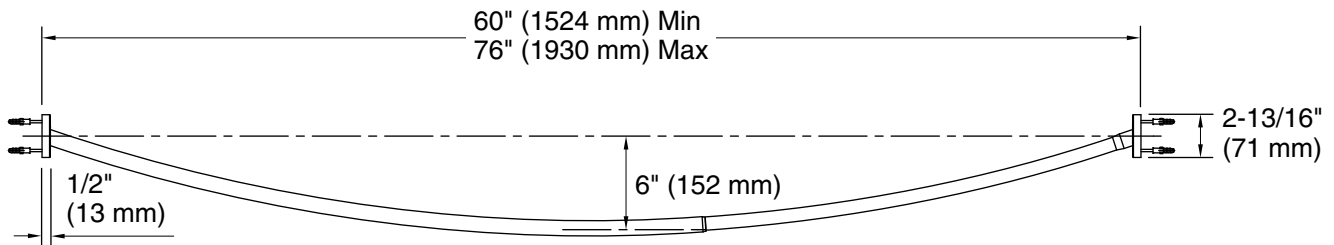

Technical Information

All product dimensions are nominal.

Material: Stainless Steel

Notes

Install this product according to the installation guide.

CAUTION: Risk of personal injury. Do not install these products in any area where they are likely to be used inadvertently as a grab bar or support bar. These products are not designed or intended for use as a grab bar or support bar.