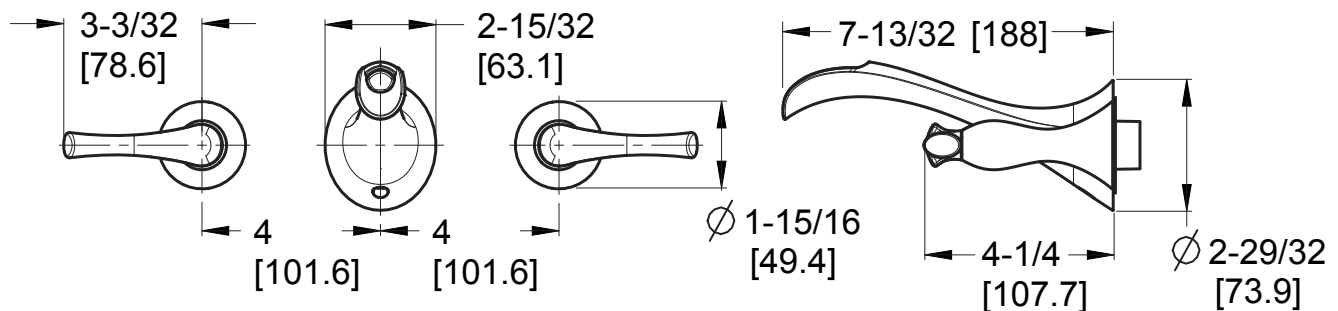

### Features

- 1.2 GPM Flow Rate
- Grid Strainer Sold Separately
- Peekaboo Trough Spout
- Must Order Valve LOW8-0100 Separately
- Pforever Seal Ceramic Disc Valves
- Pforever Warranty®

## Dimensions

Ø1 Min to Ø1-1/2 Max. Deck Hole Openings