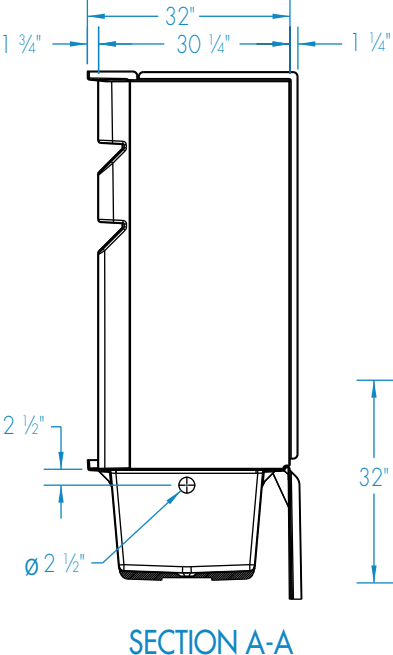

VP6032CTSM

Shelf Space
Top: 4" x 12 3/4"
Bottom: 4" x 13 3/4"