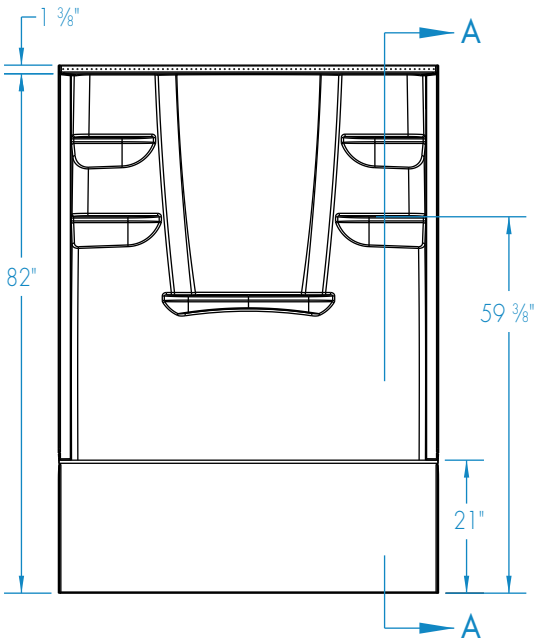

VP6032CTSM

Shelf Space
Top: 4" x 12 3/4"
Bottom: 4" x 13 3/4"