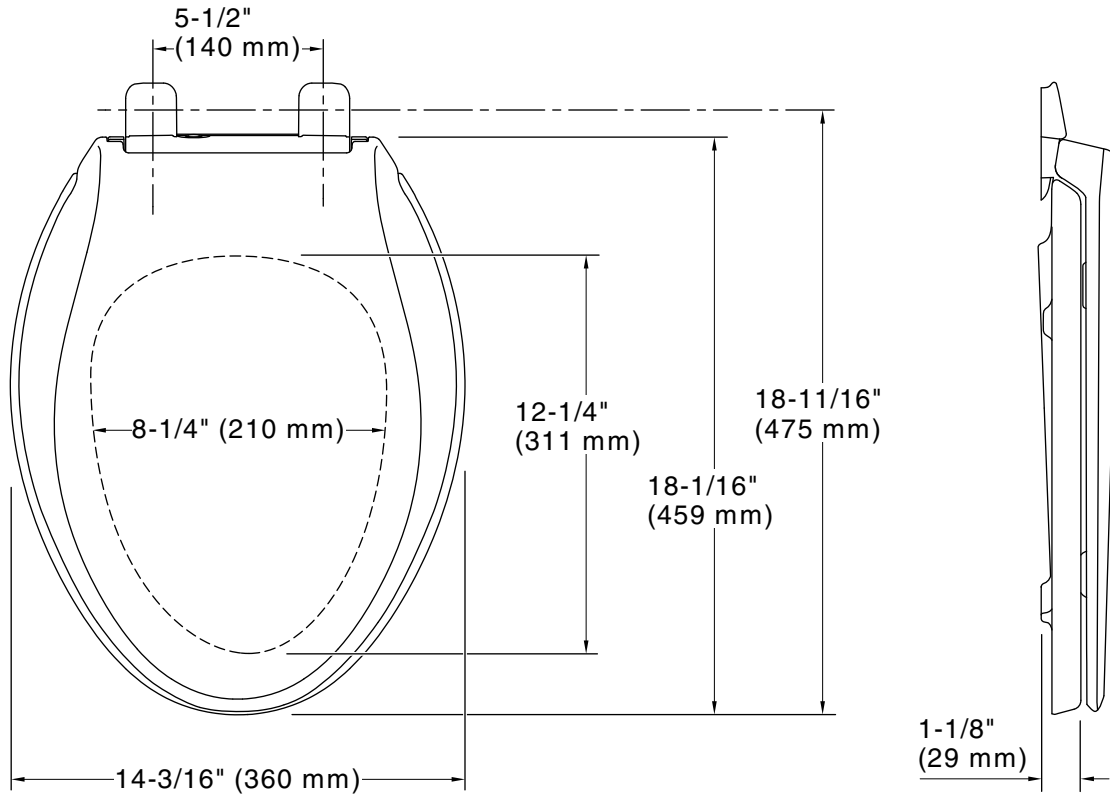

Features

- Grip-Tight installation hardware makes it easy to fasten the seat – everything is done from above the bowl
- ReadyLatch® hinge provides a positive lock/unlock latch to securely hold seat in position, yet seat easily removes for cleaning or adjusting fit
- Quiet-Close™ elongated lid and seat prevents slamming
- Grip-Tight bumpers hold seat firmly in place
- Light intensity designed to provide enough light to see the toilet without disrupting nighttime vision
- Choose between three brightness levels: a soft glow or brighter illumination
- Dual LED lighting offers guiding light when lid is down and task light when lid is lifted
- Illumination cycle with automatic 10-hour nightlight
- Battery-operated - no electrical cords required
- Up to 12 months of battery life (uses 4 AA batteries, not included)
- Contoured seat for user comfort
- Color-matched plastic hinges

Color	Code	Description
	0	White
	96	Biscuit
	NY	Dune
	95	Ice™ Grey
	G9	Sandbar
	K4	Cashmere
	58	Thunder™ Grey
	7	Black Black™

Technical Information

All product dimensions are nominal.

Seat shape type: Elongated
Seat front type: Closed-front
Seat-mounting holes: 5-1/2" (140 mm)