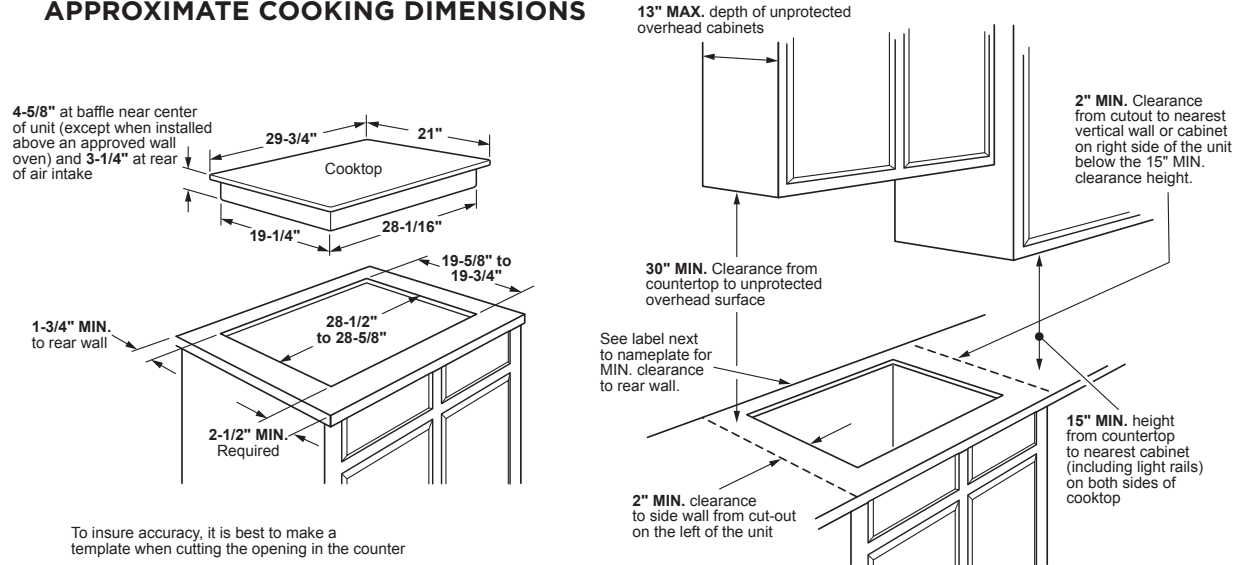

NOTE: 30" induction cooktops are approved for use over select GE 27" and GE 30" Single Wall Ovens and Warming Drawers. Refer to cooktop and wall oven/warming drawer installation instructions packed with product for current dimensional data. If installed with a GE Telescopic Downdraft System, consult both the cooktop and downdraft installation instructions packed with product before installing. Cooktop gas/electric supply may need to be re-routed to install downdraft. The countertop cutout requires 23-1/2" minimum flat countertop surface and 25" minimum total countertop depth. In addition, other clearances to front edge of the countertop must be considered. **Before installing, consult installation instructions packed with product for current dimensional data.**

CUTOUT FILLER TRIM KIT: A filler trim kit is available for use if your countertop cutout is larger than the dimension shown, up to 29-13/16" x 20-7/16". Order JXTR32B for black or JXTR32W for white, to reduce the cutout opening for installation of this cooktop. These kits may be ordered from your GE Appliances Dealer.

APPROXIMATE COOKING DIMENSIONS