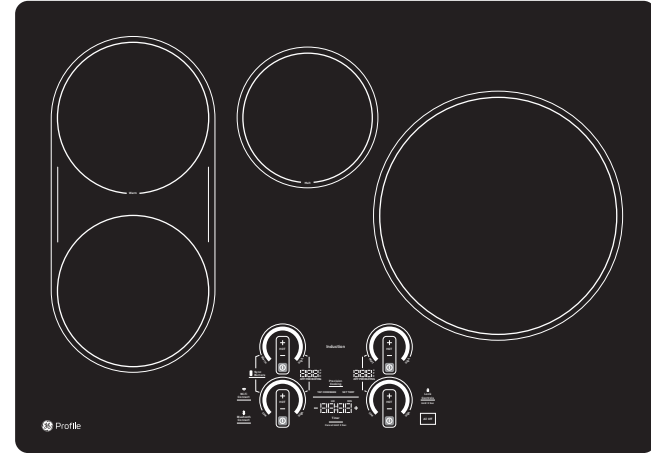

Synchronized Elements

Chef Connect

Smart Cookware Rebate for 11" Smart Pan

Timer

Built-in WiFi

Control Lock

Fit Guarantee

Model PHP9030DTBB - Black on black

### SMART COOKWARE REBATE

Smart pans pair with this smart cooktop to ensure you get the perfect cooking results. Earn a rebate for a free 11" Hestan Cue Smart Pan.