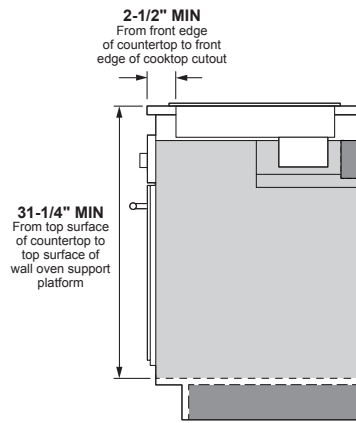

INSTALLATION ABOVE A WALL OVEN

KW RATING	
240V	7.7
208V	6.9
AMPERAGE	
240V	40 Amps*
208V	40 Amps*

*NOTE: Check local codes for required breaker size.

For answers to your Monogram, GE Café™, GE Profile™ or GE Appliances product questions, visit our website at geappliances.com or call GE Answer Center® Service, 800.626.2000.