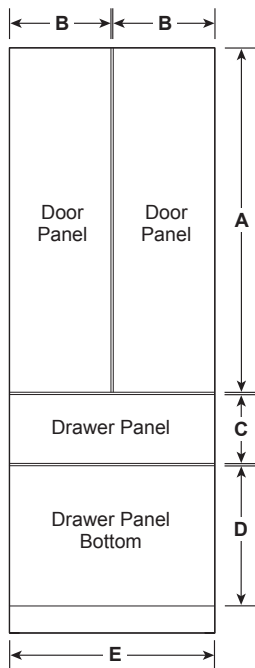

SPECIFICATIONS

Overall Width	35 3/4" (90.8 cm)
Overall Height	83 7/8" (213 cm)
Overall Depth	24 3/4" (62.9 cm)
Door Clearance at 90°	see TOP VIEW **Dim A
Drawer Clearance	24 1/4" (61.6 cm)
Cutout Width	36" (91.4 cm)
Cutout Height	84" (213.4 cm)
Cutout Depth	25" (63.5 cm)
Net Weight (approx)	550 lbs (250 kg)

Door Angle	Dim A		
	Door	Handle	Hand Clearance
90°	2 3/16" (5.6)	4 3/4" (12.1)	6 3/4" (17.1)
115°	10 1/8" (25.7)	12" (30.5)	14" (35.6)

** Allow 4 9/16" (11.6) min clearance to a adjacent wall from cutout

** Dimensions based on handle height of 2 9/16" (6.5)

** Measurement indicates Statement Handle type

Dimensions in parentheses are in centimeters unless otherwise noted. Actual product dimensions may vary due to manufacturing tolerances.

SINGLE INSTALLATION

FLUSH 3/4" THICK PANEL DIMENSIONS SINGLE INSTALLATION

PANEL DIMENSIONS

A	B	C	D	E
49 3/8"	17 13/16"	9 11/16"	20 5/8"	35 3/4"

INTEGRATED INSTALLATION

HELPFUL TIPS

☐ A minimum 6" (15.2) finished return matching cabinet exterior recommended on interior on all sides and top at front of opening