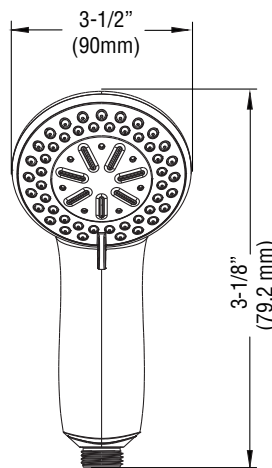

Product Specification

Warranty and Codes

This PROFLO product carries a limited lifetime warranty in residential applications. Warranty is 5 years in commercial applications. This product come complete with installation, operating, care and maintenance instructions. This product meets ASME: A112.18.1.