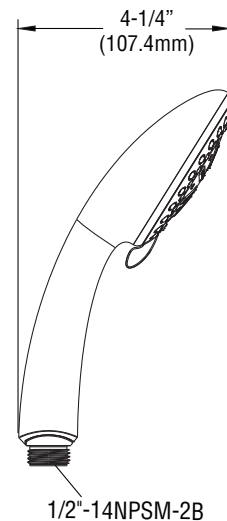

Product Specification

Warranty and Codes

This PROFLO product carries a limited lifetime warranty in residential applications. Warranty is 5 years in commercial applications. This product come complete with installation, operating, care and maintenance instructions. This product meets ASME: A112.18.1.