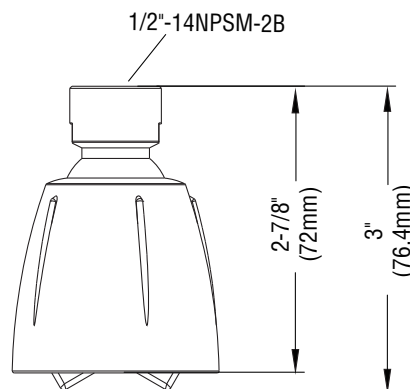

Product Specification

Warranty and Codes

This PROFLO product carries a limited lifetime warranty in residential applications. Warranty is 5 years in commercial applications. This product come complete with installation, operating, care and maintenance instructions. This product meets ASME: A112.18.1.