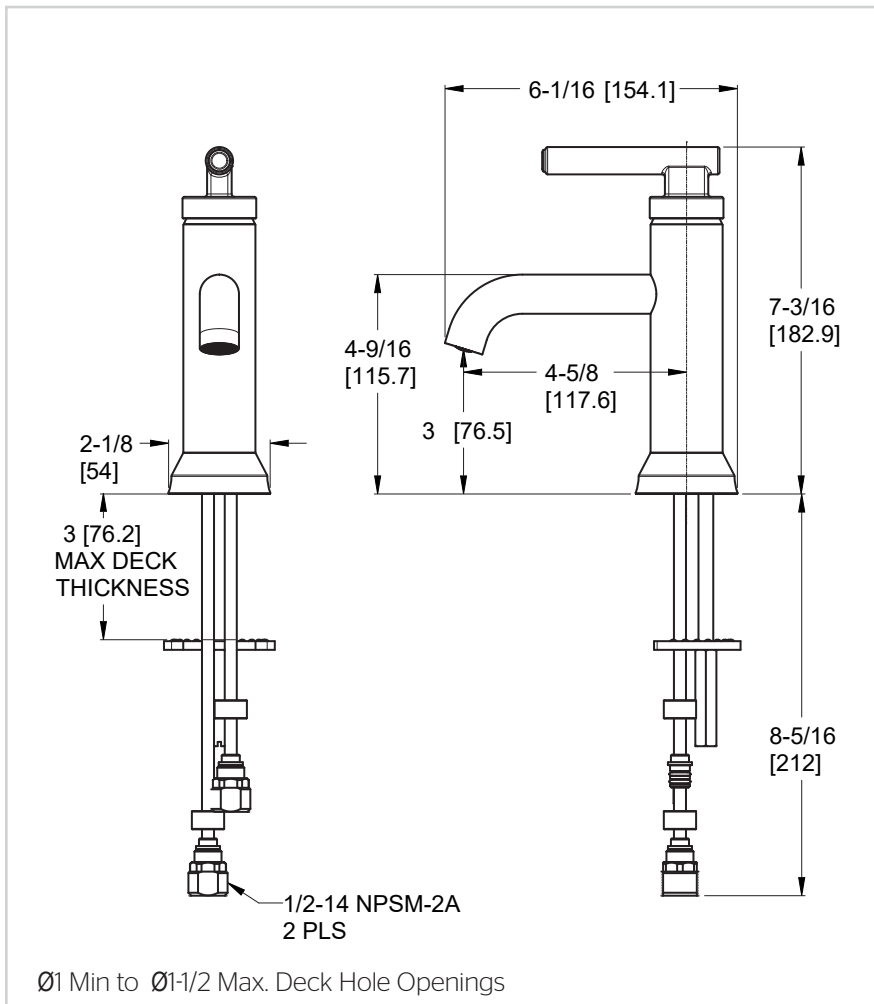

#### Features

- 1.2 GPM Flow Rate
- All Metal Construction
- 1 or 3-Hole Installation
- Optional Deckplate Included
- Push & Seal™ Drain Included
- Spot Defense™ Finish Resists Spots and Fingerprints
- Mounting Hardware Included
- Pfast Connect™ Supply Lines
- TiteSeal™ Deckplate
- Pforever Seal™ Ceramic Disc Valve
- Limited Lifetime Warranty

### Dimensions