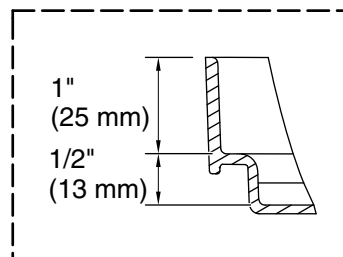

For the most current Specification Sheet, go to www.sterlingplumbing.com.

9-16-2023 03:20 - US/CA/LM/MX

No change in measurements if connected with drain illustrated. (K-7213)

Integral Flange Detail

Technical Information

All product dimensions are nominal.

- Drain location: Right
- Weight: 47 lbs (21.3 kg)
- Water depth: 9-3/4" (248 mm)
- Water capacity: 35 gal (132.5 L)
- Minimum flat for door: 1-3/4" (44 mm)

Notes

Install this product according to the installation instructions.