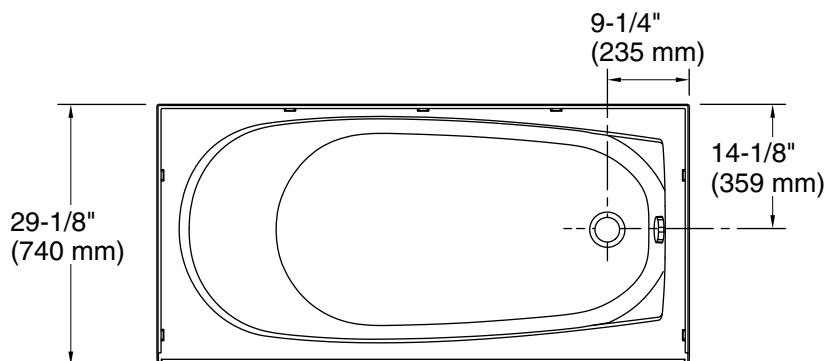

Performa™ 2

60" x 29" Vikrell® bath, right above-floor drain
71341122

Features

- Durable high-gloss finish
- 17-1/4" (438 mm) bath depth (floor to top of threshold)
- Integral apron creates a clean, finished look
- Innovative 1/2" (12.7 mm) step flange provides superior water containment for installation with tile or Vikrell® wall sets
- Complements traditional and contemporary bathroom designs
- Compatible with 7134 Series Performa 2 wall sets

For the most current Specification Sheet, go to www.sterlingplumbing.com.

9-16-2023 03:20 - US/CA/LM/MX

No change in measurements if connected with drain illustrated. (K-7213)

Integral Flange Detail

Technical Information

All product dimensions are nominal.

- Drain location: Right
- Weight: 47 lbs (21.3 kg)
- Water depth: 9-3/4" (248 mm)
- Water capacity: 35 gal (132.5 L)
- Minimum flat for door: 1-3/4" (44 mm)

Notes

Install this product according to the installation instructions.