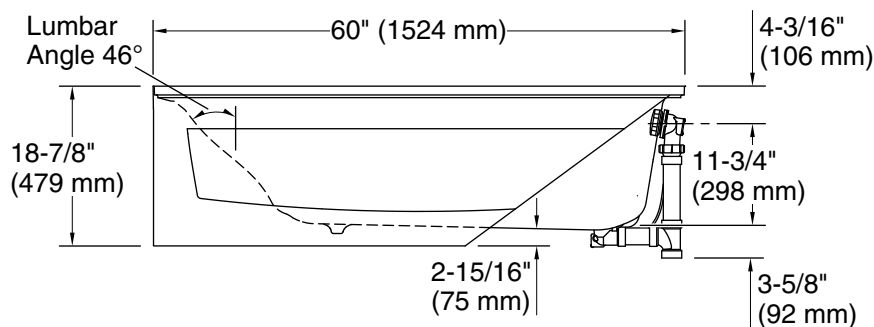

Performa™ 2

60" x 29" Vikrell® bath, right above-floor drain
71341122

Features

- Durable high-gloss finish
- 17-1/4" (438 mm) bath depth (floor to top of threshold)
- Integral apron creates a clean, finished look
- Innovative 1/2" (12.7 mm) step flange provides superior water containment for installation with tile or Vikrell® wall sets
- Complements traditional and contemporary bathroom designs
- Compatible with 7134 Series Performa 2 wall sets

For the most current Specification Sheet, go to www.sterlingplumbing.com.

9-16-2023 03:20 - US/CA/LM/MX

No change in measurements if connected with drain illustrated. (K-7213)

Integral Flange Detail

Technical Information

All product dimensions are nominal.

- Drain location: Right
- Weight: 47 lbs (21.3 kg)
- Water depth: 9-3/4" (248 mm)
- Water capacity: 35 gal (132.5 L)
- Minimum flat for door: 1-3/4" (44 mm)

Notes

Install this product according to the installation instructions.