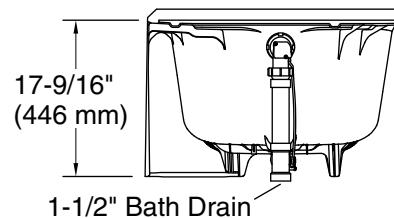

Performa™ 2

60" x 29" Vikrell® bath, right above-floor drain
71341122

Features

- Durable high-gloss finish
- 17-1/4" (438 mm) bath depth (floor to top of threshold)
- Integral apron creates a clean, finished look
- Innovative 1/2" (12.7 mm) step flange provides superior water containment for installation with tile or Vikrell® wall sets
- Complements traditional and contemporary bathroom designs
- Compatible with 7134 Series Performa 2 wall sets

For the most current Specification Sheet, go to www.sterlingplumbing.com.

9-16-2023 03:20 - US/CA/LM/MX

No change in measurements if connected with drain illustrated. (K-7213)

Integral Flange Detail

Technical Information

All product dimensions are nominal.

- Drain location: Right
- Weight: 47 lbs (21.3 kg)
- Water depth: 9-3/4" (248 mm)
- Water capacity: 35 gal (132.5 L)
- Minimum flat for door: 1-3/4" (44 mm)

Notes

Install this product according to the installation instructions.