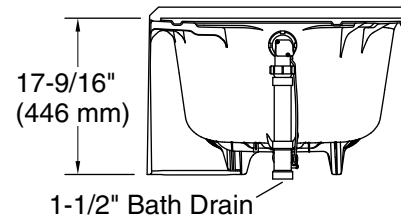

Performa™ 2

60" x 29" Vikrell® bath, right above-floor drain
71341122

Features

- Durable high-gloss finish
- 17-1/4" (438 mm) bath depth (floor to top of threshold)
- Integral apron creates a clean, finished look
- Innovative 1/2" (12.7 mm) step flange provides superior water containment for installation with tile or Vikrell® wall sets
- Complements traditional and contemporary bathroom designs
- Compatible with 7134 Series Performa 2 wall sets

For the most current Specification Sheet, go to www.sterlingplumbing.com.

1-4-2024 19:44 - US/CA/LM/MX

No change in measurements if connected with drain illustrated. (K-7213)

Integral Flange Detail

Technical Information

All product dimensions are nominal.

Drain location:	Right
Weight:	47 lbs (21.3 kg)
Water depth:	9-3/4" (248 mm)
Water capacity:	35 gal (132.5 L)
Minimum flat for door:	1-5/8" (41 mm)

Notes

Install this product according to the installation instructions.