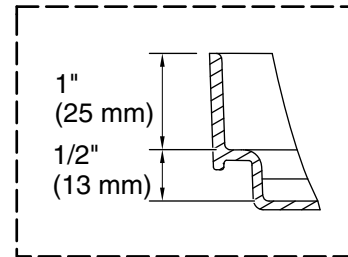

For the most current Specification Sheet, go to www.sterlingplumbing.com.

1-4-2024 19:44 - US/CA/LM/MX

No change in measurements if connected with drain illustrated. (K-7213)

Integral Flange Detail

Technical Information

All product dimensions are nominal.

Drain location:	Right
Weight:	47 lbs (21.3 kg)
Water depth:	9-3/4" (248 mm)
Water capacity:	35 gal (132.5 L)
Minimum flat for door:	1-5/8" (41 mm)

Notes

Install this product according to the installation instructions.