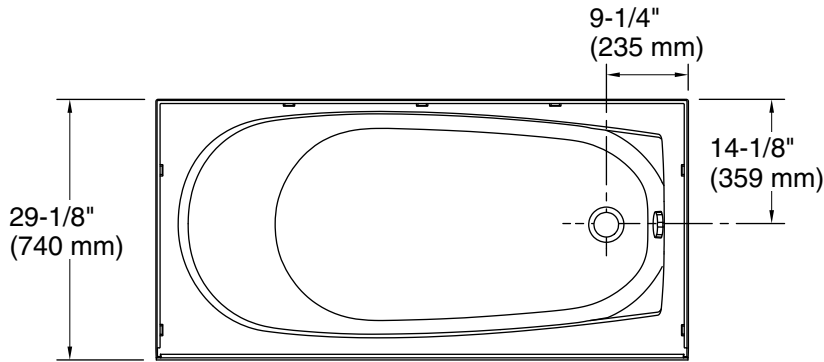

Performa™ 2

60" x 29" Vikrell® bath, right above-floor drain
71341122

Features

- Durable high-gloss finish
- 17-1/4" (438 mm) bath depth (floor to top of threshold)
- Integral apron creates a clean, finished look
- Innovative 1/2" (12.7 mm) step flange provides superior water containment for installation with tile or Vikrell® wall sets
- Complements traditional and contemporary bathroom designs
- Compatible with 7134 Series Performa 2 wall sets

For the most current Specification Sheet, go to www.sterlingplumbing.com.

1-4-2024 19:44 - US/CA/LM/MX

No change in measurements if connected with drain illustrated. (K-7213)

Integral Flange Detail

Technical Information

All product dimensions are nominal.

Drain location:	Right
Weight:	47 lbs (21.3 kg)
Water depth:	9-3/4" (248 mm)
Water capacity:	35 gal (132.5 L)
Minimum flat for door:	1-5/8" (41 mm)

Notes

Install this product according to the installation instructions.