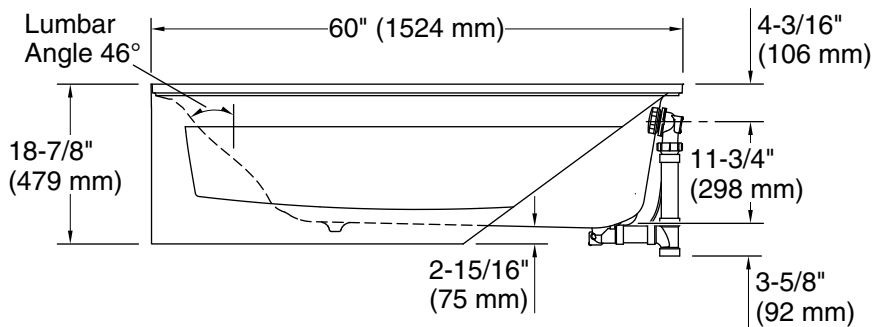

Performa™ 2

60" x 29" Vikrell® bath, right above-floor drain
71341122

Features

- Durable high-gloss finish
- 17-1/4" (438 mm) bath depth (floor to top of threshold)
- Integral apron creates a clean, finished look
- Innovative 1/2" (12.7 mm) step flange provides superior water containment for installation with tile or Vikrell® wall sets
- Complements traditional and contemporary bathroom designs
- Compatible with 7134 Series Performa 2 wall sets

For the most current Specification Sheet, go to www.sterlingplumbing.com.

1-4-2024 19:44 - US/CA/LM/MX

No change in measurements if connected with drain illustrated. (K-7213)

Integral Flange Detail

Technical Information

All product dimensions are nominal.

Drain location:	Right
Weight:	47 lbs (21.3 kg)
Water depth:	9-3/4" (248 mm)
Water capacity:	35 gal (132.5 L)
Minimum flat for door:	1-5/8" (41 mm)

Notes

Install this product according to the installation instructions.