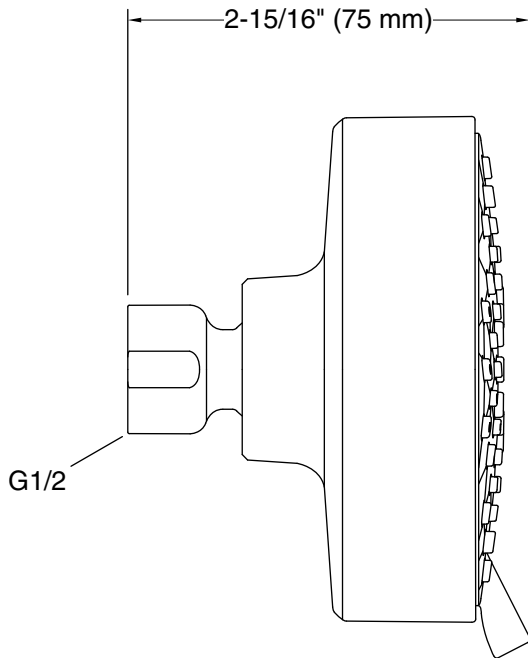

Material

- Durable material construction
- KOHLER finishes resist corrosion and tarnishing

Installation

- Wall-mount
- 1/2 -14 NPT connection
- Shower arm and flange sold separately

Recommended Products/Accessories

Technical Information

All product dimensions are nominal.

Showerhead/Body Spray:

Rated maximum flow: 2.5 gal/min (9.5 l/min)

flow:

Pressure: 45 psi (3.1 bar)

Notes

Install this product according to the installation instructions