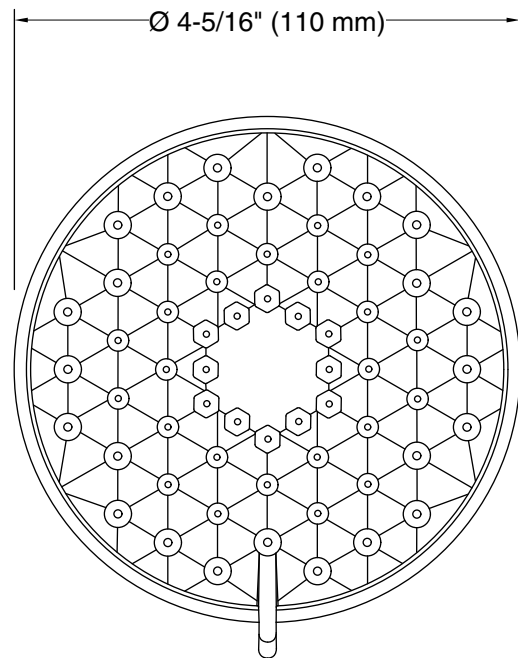

Material

- Durable material construction
- KOHLER finishes resist corrosion and tarnishing

Installation

- Wall-mount
- 1/2 -14 NPT connection
- Shower arm and flange sold separately

Recommended Products/Accessories

K-7395 Shower Arm and Flange
K-7397 Shower Arm and Flange
K-23723 Faucet cleaner

Codes/Standards

ASME A112.18.1/CSA B125.1
DOE - Energy Policy Act 1992

KOHLER® Faucet Lifetime Limited Warranty

See website for detailed warranty information.

Technical Information

All product dimensions are nominal.

Showerhead/Body Spray:

Rated maximum flow: 2.5 gal/min (9.5 l/min)

flow:

Pressure: 45 psi (3.1 bar)

Notes

Install this product according to the installation instructions