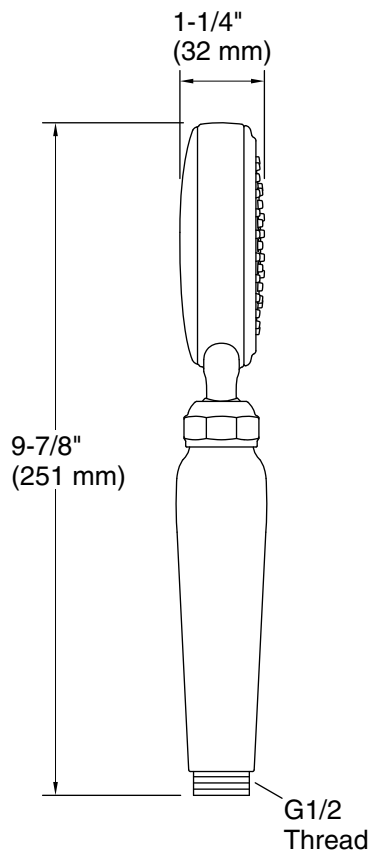

Technical Information

All product dimensions are nominal.

Drain included: No

Handshower:

Rated maximum flow: 2.5 gal/min (9.5 l/min)

Pressure: 45 psi (3.1 bar)

Notes

Install this product according to the installation instructions.

Plumbing codes require an atmospheric vacuum breaker (such as Kohler Model K-9660) be installed in-line with handshowers. Please consult with local plumbing officials.