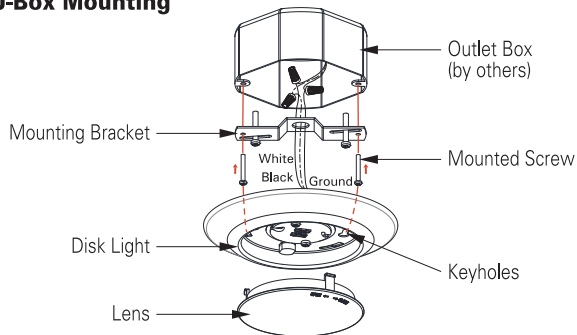

#### Installation

- Mounting bracket included to fit most 3" or 4" J-Box applications

#### Dimensions

- 9-1/2" W x 1-1/4" H