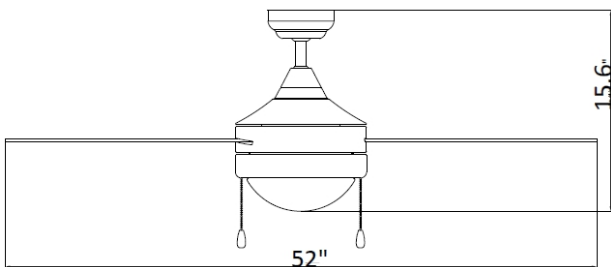

10049905

FF525MB

52" Dual-Mount Ceiling Fan

FEATURES	52" Dual-Mount Ceiling Fan
Mounting Type	Dual-Mount
Fan Span	52"
No. of Blades	5
Product Use	Residential
Body Color	Matte Black
Blade Material	Plywood
Blade Color(s)	Black
Blade Pitch	10.5"
Rotation	Reversible
Downrod	4"
No. of Speeds	3
Motor Size (MM)	153*15
Motor Diameter	6"
AMPS (HI speed)	0.47
Watts (HI speed)	56W
Airflow (Cu. Ft. Per Minute)	2406
Airflow Efficiency (CFM/watt)	66
Control	Chain
Light Kit	Opal Frosted
Lamp Source	LED, E26 med, 9W,3000K,15,000 hrs
Bulbs Included	Yes