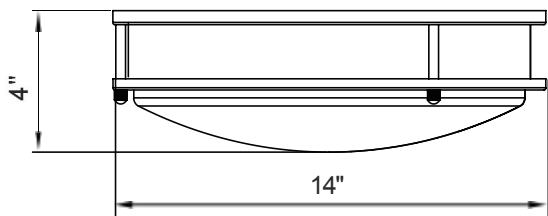

10049911 FLSAT14LEDCCTMB

LED SATURN LIGHT

PRODUCT SPECIFICATIONS

FEATURES	14" LED Saturn Light 5CCT Selectable
Part Number	FLSAT14LEDCCTMB
Finish	Matte Black
Shade	White Acrylic
Kelvin Temp (CCT)	CCT selectable-2700K/3000K/3500K/4000K/5000K
Product Dimensions	14" Dia. x 4" H
Product Weight	2.18 lb
Bulb Type	Integrated LED Module
Bulb Included	Yes
LED Type	2835
CRI	90
Lumens	1400
Efficacy	70 lm/W
Dimmable	Yes
Wattage	20W
Equivalent Wattage	Incandescent - 75W
Voltage	120V
Average hour life	50,000 hrs
Min/Max Ambient Temp	- 20°C ~ 40°C
Product Material	Steel, Acrylic
Location Listing	Damp
Certifications	ETL, Energy Star, Title 24/JA8-2019, FCC