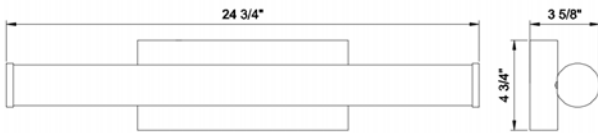

10049916

FLVL24LED30MB

LED VANITY LIGHT

PRODUCT SPECIFICATION

FEATURES	24" LED VANITY LIGHT
Part Number	FLVL24LED30MB
Finish	Matte Black
Shade	White Acrylic
Kelvin Temp (CCT)	3000K
Product Dimensions	24-3/4" L x 4-3/4" H
Extension	3-5/8"
Product Weight	2.4 lb
Bulb Type	Integrated LED Module
Bulb Included	Yes
LED Type	2835
CRI	90
Lumens	1500
Efficacy	83 lm/W
Dimmable	Triac
Wattage	18W
Equivalent Wattage	Incandescent - 140W
Voltage	120V
Average hour life	50,000 hrs
Min/Max Ambient Temp	-20°C ~ 40°C
Product Material	Steel, Aluminum, Acrylic
Location Listing	Damp
Certifications	ETL, Energy Star, Title 24/JA8-2019, FCC