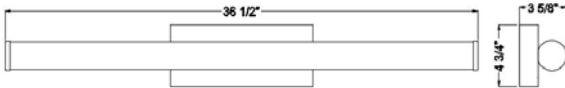

10049917

FLVL36LED30MB

LED VANITY LIGHT

PRODUCT SPECIFICATION

FEATURES	36" LED VANITY LIGHT
Part Number	FLVL36LED30MB
Finish	Matte Black
Shade	White Acrylic
Kelvin Temp (CCT)	3000K
Product Dimensions	36-1/2" L x 4-3/4" H
Extension	3-5/8"
Product Weight	2.8 lb
Bulb Type	Integrated LED Module
Bulb Included	Yes
LED Type	2835
CRI	90
Lumens	2250
Efficacy	86 lm/W
Dimmable	0-10V
Wattage	26W
Equivalent Wattage	Incandescent - 270W
Voltage	120-277V
Average hour life	50,000 hrs
Min/Max Ambient Temp	-20°C ~ 55°C
Product Material	Steel, Aluminum, Acrylic
Location Listing	Damp
Certifications	ETL, Energy Star, Title 24/JA8-2019, FCC

FLVL36LED30MB

- LED Vanity Light
- Integrated Led Module
- Suitable For Damp Location
- 5 Year Warranty
- Can be hung vertical

PRODUCT SPECIFICATIONS

SPECIFICATION:

Light Fixture shall be 10049917/FLVL36LED30MB, LED Vanity Light