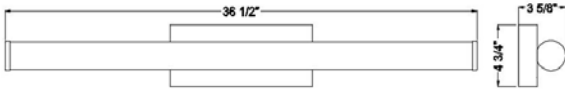

10049917
FLVL36LED30MB

LED VANITY LIGHT

PRODUCT SPECIFICATION

FEATURES	36" LED VANITY LIGHT
Part Number	FLVL36LED30MB
Finish	Matte Black
Shade	White Acrylic
Kelvin Temp (CCT)	3000K
Product Dimensions	36-1/2" L x 4-3/4" H
Extension	3-5/8"
Product Weight	2.8 lb
Bulb Type	Integrated LED Module
Bulb Included	Yes
LED Type	2835
CRI	90
Lumens	2250
Efficacy	86 lm/W
Dimmable	0-10V
Wattage	26W
Equivalent Wattage	Incandescent - 270W
Voltage	120-277V
Average hour life	50,000 hrs
Min/Max Ambient Temp	-20°C ~ 55°C
Product Material	Steel, Aluminum, Acrylic
Location Listing	Damp
Certifications	ETL, Energy Star, Title 24/JA8-2019, FCC