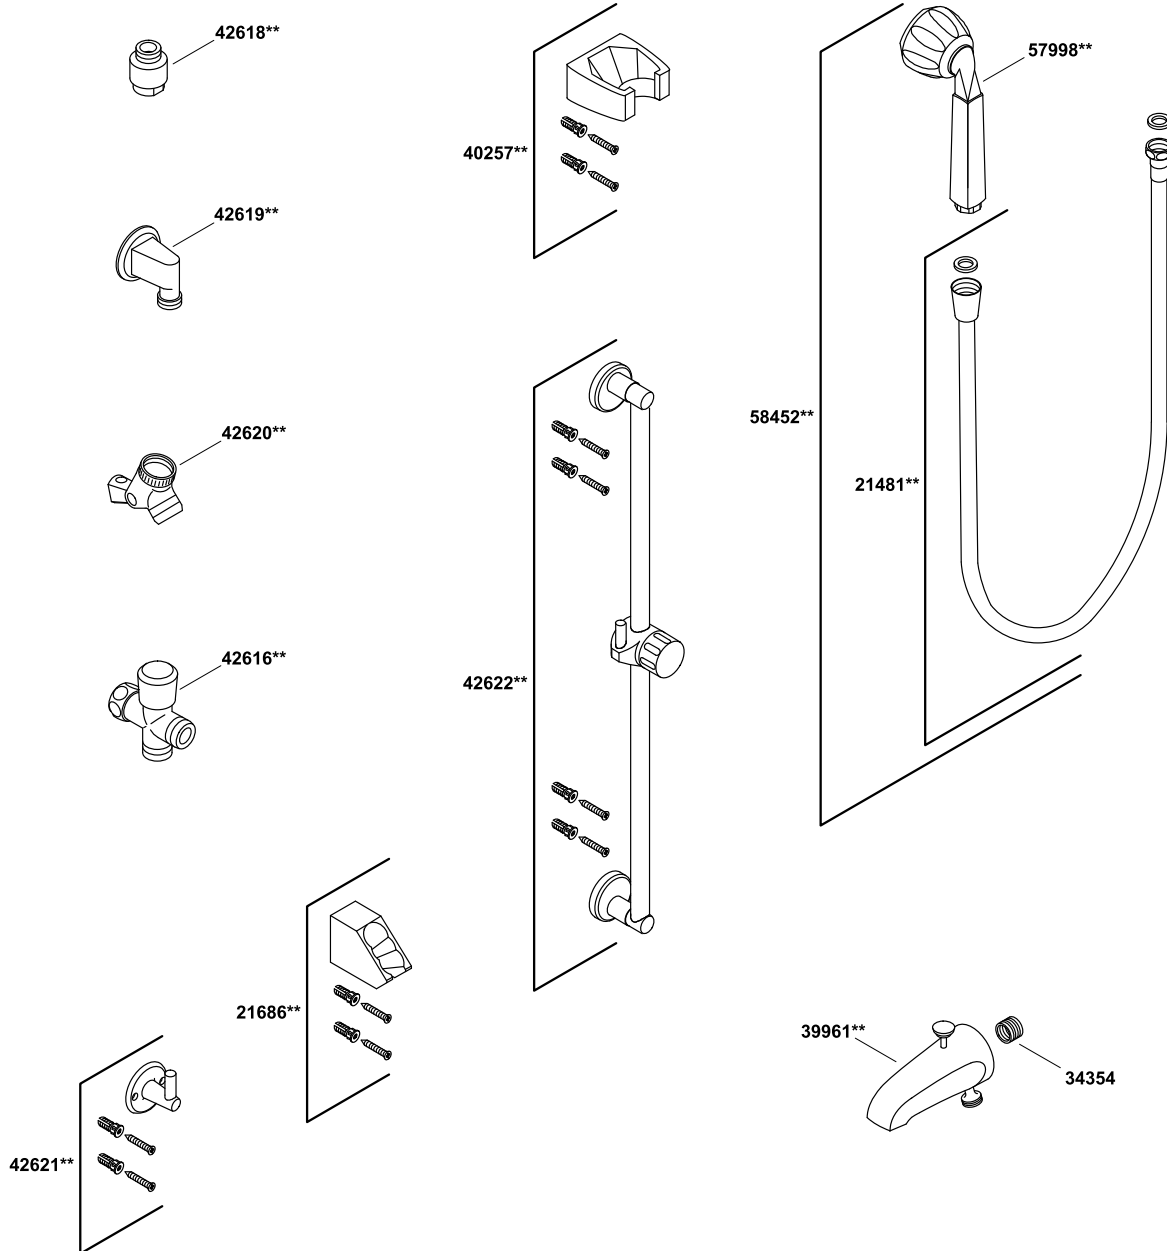

Persona™

Vacuum breaker, 1/2" x 1/2"
K-9660-CP

87908-8-AD

© 2013 Kohler Co.