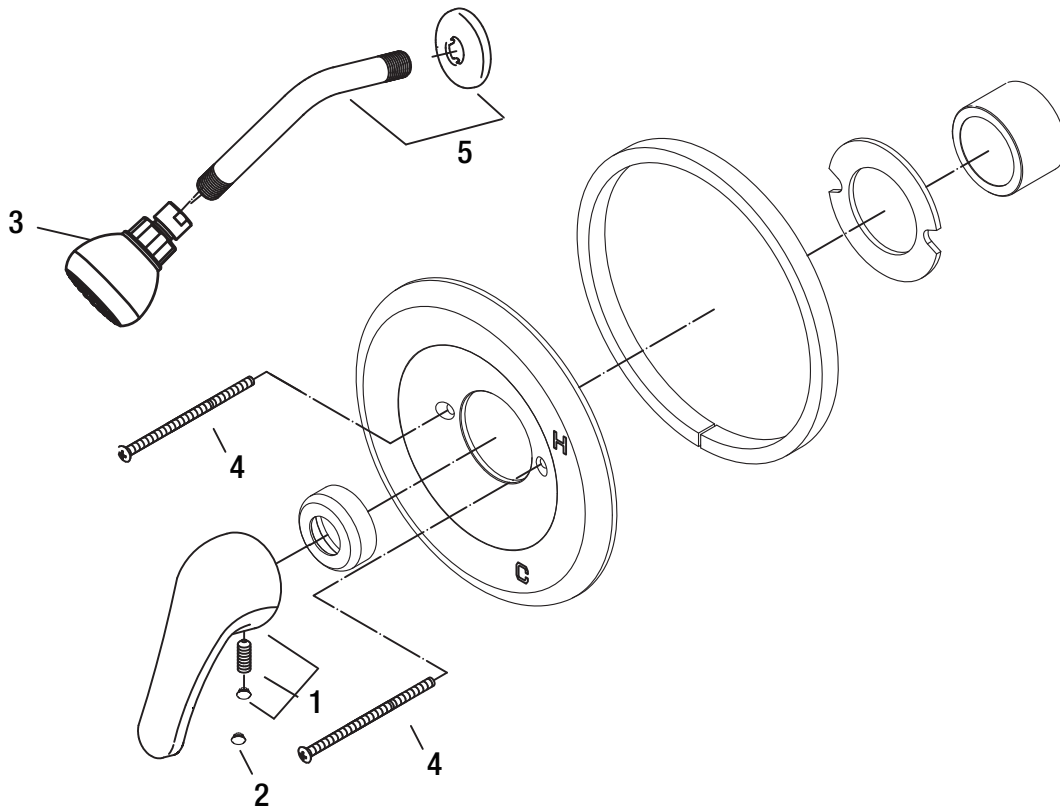

PF7610GLF SERIES

SHOWER ONLY TRIM KIT

Model Numbers

PF7610GLFCP
PF7610GLFZBN

NO.	ITEM	PART NUMBER	MATERIAL TYPE
1	Metal handle	OBPF7654075*	Zinc
2	Red/Blue cap	OBPF3655400	ABS
3	Showerhead	PFSH325*	ABS+Zinc
4	Escutcheon screw (set of 2)	OBPF1654271*	S/S
5	Shower arm with flange	PFSK46*	S/S

PF7610GLFCP

* Specify Finish

Warranty and Codes

This product comes complete with installation, operating, care and maintenance instructions. This PROFLO faucet carries a limited lifetime warranty when installed in residential applications. The warranty is five years in commercial applications. This product meets ASME: A112.18.1.