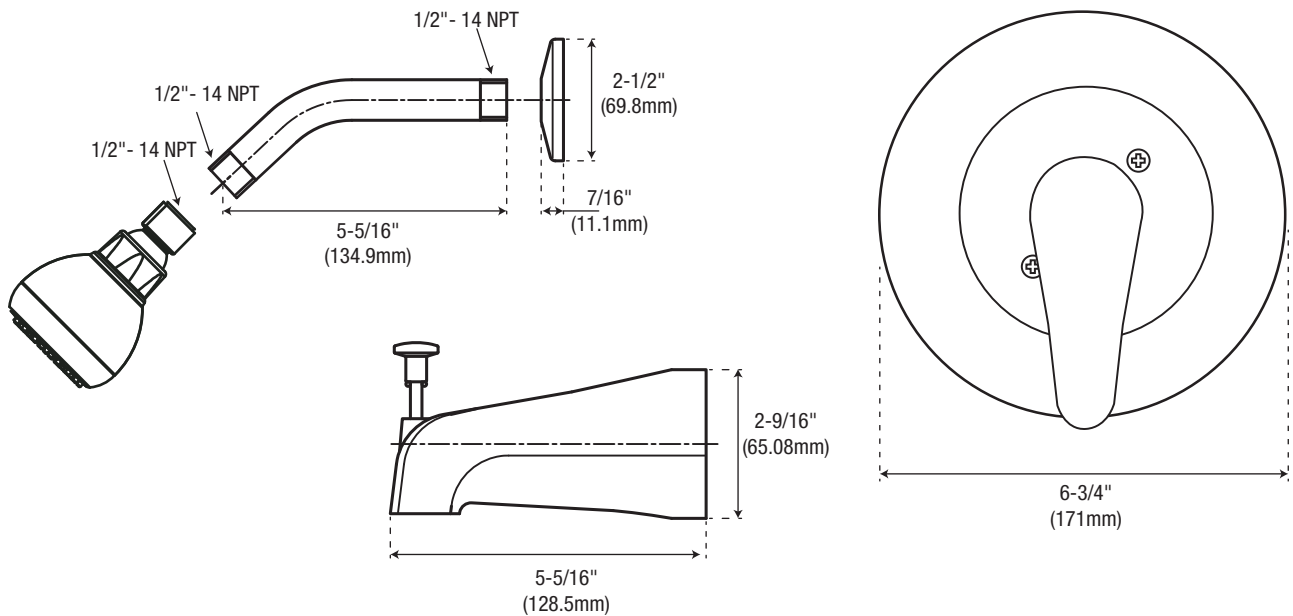

Product Specifications

* All measurements are nominal. Please verify before actual installation.

Warranty and Codes

This product comes complete with installation, operating, care and maintenance instructions. This PROFLO faucet carries a limited lifetime warranty when installed in residential applications. The warranty is five years in commercial applications. This product meets ASME: A112.18.1.