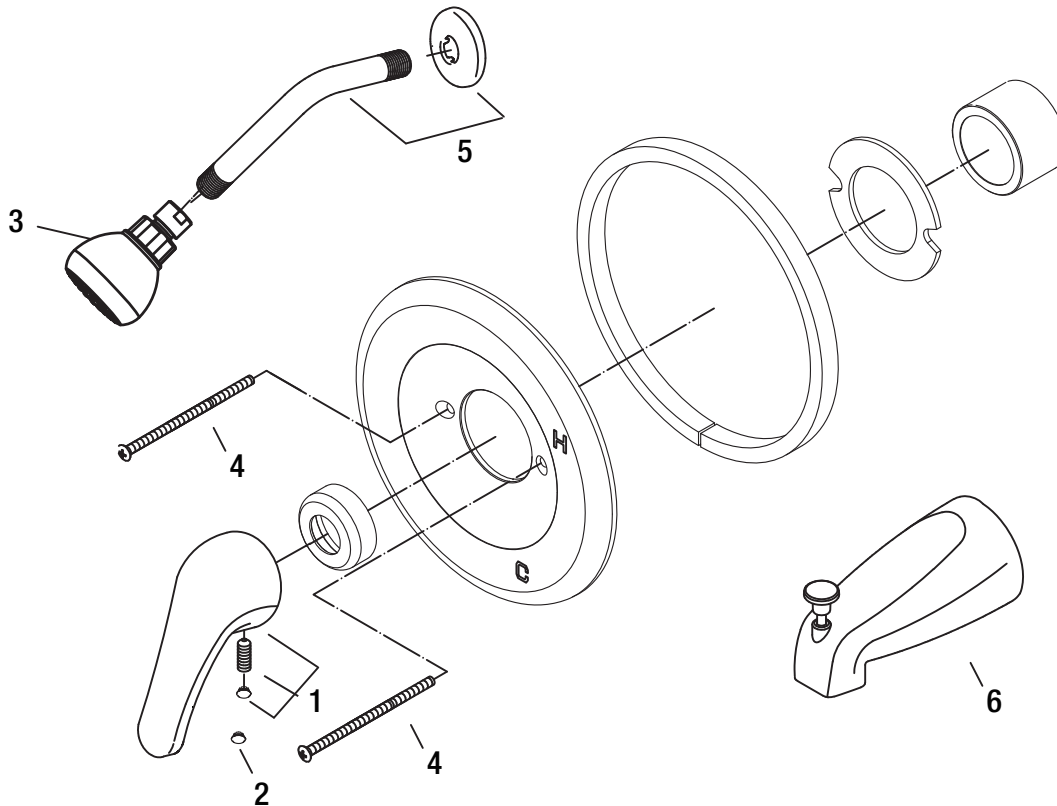

PF7611GLF SERIES

TUB AND SHOWER TRIM KIT

Model Numbers

PF7611GLFCP
PF7611GLFZBN

NO.	ITEM	PART NUMBER	MATERIAL TYPE
1	Metal handle	OBPF7654075*	Zinc
2	Red/Blue cap	OBPF3655400	ABS
3	Showerhead	PFSH325*	ABS+Zinc
4	Escutcheon screw (set of 2)	OBPF1654271*	S/S
5	Shower arm with flange	PFSK46*	S/S
6	Spout	PF1096*	Zinc

PF7611GLFCP

* Specify Finish

Warranty and Codes

This product comes complete with installation, operating, care and maintenance instructions. This PROFLO faucet carries a limited lifetime warranty when installed in residential applications. The warranty is five years in commercial applications. This product meets ASME: A112.18.1.