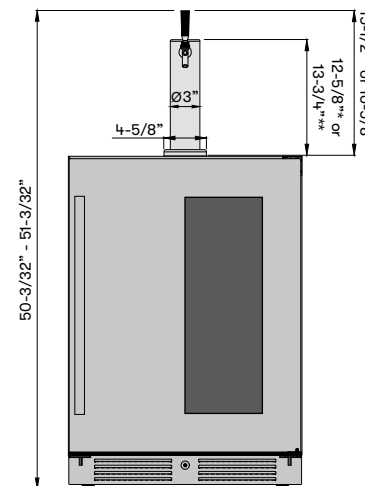

Front View

*PRKSHLF-02BG optional accessory is needed for full beverage cooler configuration.

**First kegerator with an included built-in install kit to simplify installation under a countertop.

***3-layer, argon-filled glass improves insulation to minimize heat exchange and increases soundproofing characteristics. The Low-e coating helps minimize the amount of UV and infrared light that passes through the glass door.

*Single Tap Kit (PRKFK-01SSC) and Double Tap Kit (PRKFK-02SSC)
**Triple Tap Kit (PRKFK-03SSC)