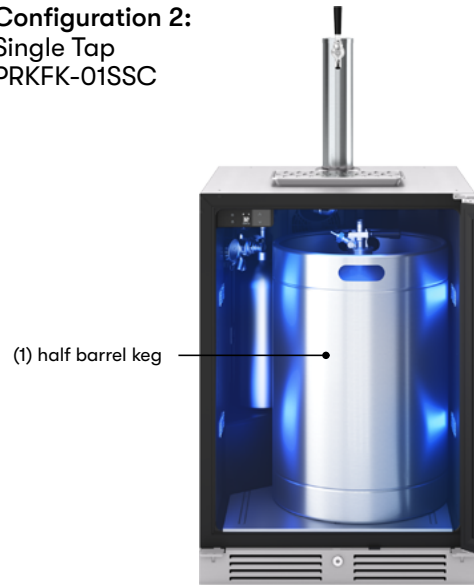

\*Single Tap Kit (PRKFK-01SSC) and Double Tap Kit (PRKFK-02SSC)  
\*\*Triple Tap Kit (PRKFK-03SSC)

**MULTIPLE KEG CONFIGURATIONS**

Accommodate multiple keg sizes or it can easily function as a beverage cooler when a keg is not installed. Tap kit sold separately.

**Configuration 1:**  
Single Tap  
PRKFK-01SSC

**Configuration 2:**  
Single Tap  
PRKFK-01SSC

**Configuration 3:**  
Double Tap  
PRKFK-02SSC

**Configuration 4:**  
Triple Tap  
PRKFK-03SSC

**Configuration 5:**  
No Tap  
PRKSHLF-02BG