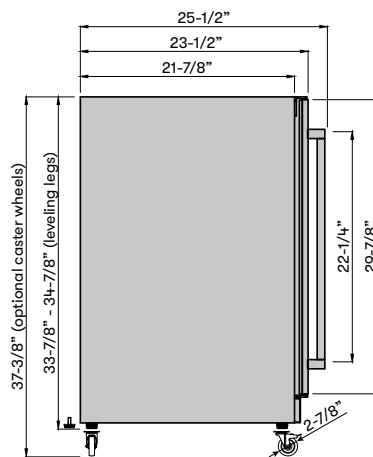

MODEL	PRKB24C01AG
Hybrid Kegerator	
Size	24"
Dimensions	23-7/8"W x 33-7/8"H x 23-1/2"D
Weight	110lbs.
Installation Type	Built-in / Freestanding
Refrigerant Type	R600a
Tap Options	Single, Double, or Triple (sold separately)

CONFIGURATIONS	
Configuration 1: Single Tap	(1) sixth barrel keg or (1) slim quarter barrel keg + 53 cans
Configuration 2: Single Tap	(1) half barrel keg
Configuration 3: Double Tap	(2) sixth barrel kegs or (2) slim quarter barrel kegs
Configuration 4: Triple Tap	(3) sixth barrel kegs
Configuration 5: No Tap	107 12oz cans*

FEATURES	
Volume	6 cu/ft
Temperature Range	32° - 65° F
Sound Level	42 dBA
Door Finish	304-grade stainless steel + glass display window
Cabinet Finish	Black body with 304-grade stainless steel top plate
Interior Finish	Black with stainless steel base plate
Handle	Pro-style, stainless steel
Stainless Steel Drip Tray	Yes, included
Built-In Installation Kit**	Yes, included
Field-Reversible Door	Yes
Door Glass	3-layer, Low-e Argon-filled***
Zero-Clearance Door Hinge	Yes
Shelving	2 adjustable, glass beverage shelves
Controls	Electronic Capacitive Touch
Lighting	3-Color LED; Cloud White, Deep Blue, Amber
Door Open Alarm	Yes, after 3 minutes
Door Lock	Yes
Beer Line Cooling System	Yes, to keep the beer lines cool
Sabbath Mode	Yes
ENERGY STAR® Certified	Yes
Air Filtration	Yes, w/ carbon filter
PreciseTemp™	Yes
Active Cooling Technology	Yes

AC POWER	115V, 60Hz at Max. 1.5A