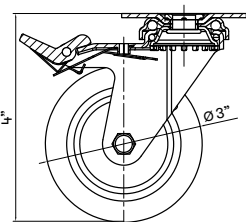

PRCAST-C001

Casters

Set of 4 wheels for use when freestanding.

Transforming the Kitchen through Design, Discovery, and Care

Specifications subject to change, check zephyronline.com for up-to-date information.
Zephyr | 2277 Harbor Bay Parkway, Alameda, CA 94502 | 888.880.8368

MAY23.0101