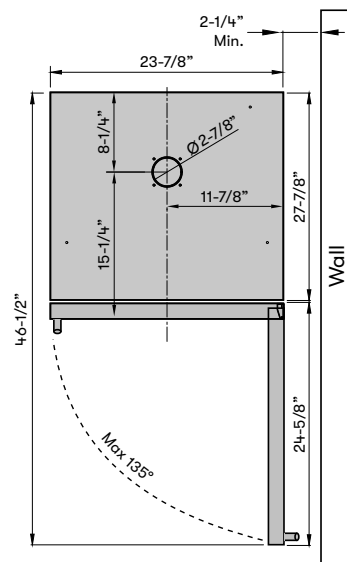

AC POWER	115V, 60Hz at Max. 1.5A

OPTIONAL ACCESSORIES	
Single Tap Kit, Stainless Steel, with CO2 Tank	PRKFK-01SSC
Double Tap Kit, Stainless Steel, with CO2 Tank	PRKFK-02SSC
Triple Tap Kit, Stainless Steel, with CO2 Tank	PRKFK-03SSC
Drink Guardrail, Stainless Steel, 24in	PRKRAIL-0124SS
Beverage Cooler Conversion Kit	PRKSHLF-02BG (set of 2 shelves)
Casters	PRCAST-C001 (set of 4)
Beer Line Cleaning Kit	PRKCLN-001
Contemporary Handle Kit	PRHAN-C101 (Stainless Steel)
Contemporary Handle Kit	PRHAN-C102 (Brushed Gold)
Contemporary Handle Kit	PRHAN-C104 (Matte Black)

WARRANTY	2 years parts, 2 years labor, 5 years compressor

Top View