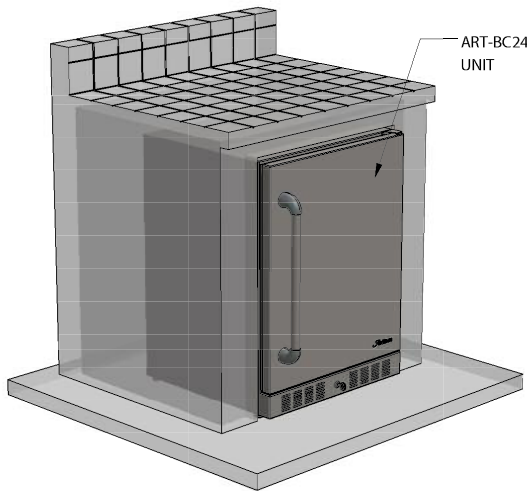

### Features

- Outdoor rated; UL certified; DOE certified
- Artisan Professional handle
- Exterior constructed (wrapped) with 304 stainless steel
- Front, bottom ventilation for freestanding or built-in applications
- Graphite interior with interior LED lighting
- Digital thermostat for precision temperature control
- Standard lock
- Automatic defrost
- Stainless steel shelving
- 5.5 cubic foot capacity

#### Available Models:

**ART-BC24** (Right hand door swing)

**ART-BC24L** (Left hand door swing)

**ART-BC24-Kit**  
(Handle / Logo Kit Ordered Separately)

#### Dimensions:

**24 wide x 32 3/4" tall x 22 3/4" deep**

#### Specifications:

**Electrical Power = 115 VAC - 7.0 AMPS / 50-60 Hz.**

TYPICAL ART-BC24 INSTALLATION

COUNTERFRONT CUTOUT

COUNTER DEPTH NOTE:  
22-3/4" MINIMUM DEPTH FOR DOOR FLUSH MOUNTED TO COUNTER FRONT FINISH.  
20-7/8" MINIMUM DEPTH FOR DOOR OUTSIDE OF COUNTER FRONT AND EXPOSED AS SHOWN ABOVE.