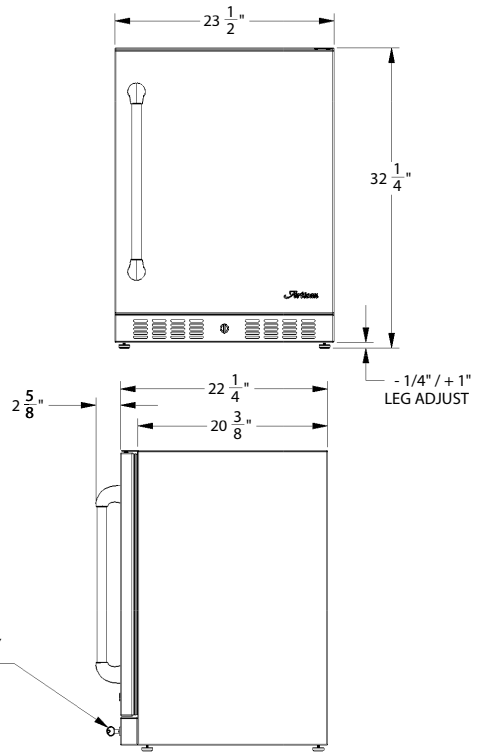

#### Dimensions:

**24 wide x 32 3/4" tall x 22 3/4" deep**

#### Specifications:

**Electrical Power = 115 VAC - 7.0 AMPS / 50-60 Hz.**

TYPICAL ART-BC24 INSTALLATION

COUNTERFRONT CUTOUT

COUNTER DEPTH NOTE:  
22-3/4" MINIMUM DEPTH FOR DOOR FLUSH MOUNTED TO COUNTER FRONT FINISH.  
20-7/8" MINIMUM DEPTH FOR DOOR OUTSIDE OF COUNTER FRONT AND EXPOSED AS SHOWN ABOVE.

DOOR KEY LOCK

COUNTER FRONT WITH EXPOSED DOOR SETUP

ART-BC24 UNIT

DOOR IS REVERSIBLE (ART-BC24L)

ART-BC24-KIT HANDLE AND LOGO ASSEMBLY KIT COMPONENTS SOLD SEPARATELY.

Artisan Authorized Dealer:

Project/Client: