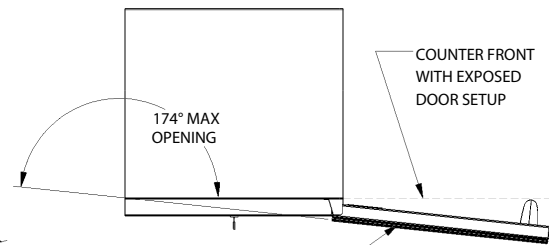

COUNTER FRONT WITH EXPOSED DOOR SETUP

ART-BC24 UNIT

DOOR IS REVERSIBLE (ART-BC24L)