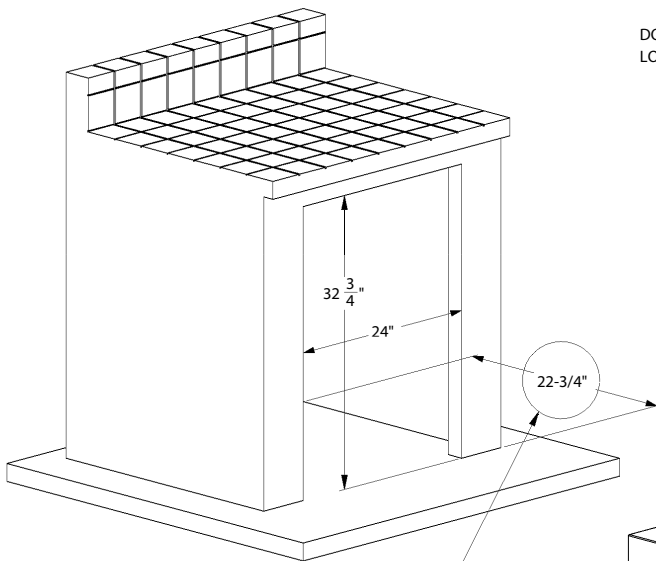

#### Dimensions:

**24 wide x 32 3/4" tall x 22 3/4" deep**

#### Specifications:

**Electrical Power = 115 VAC - 7.0 AMPS / 50-60 Hz.**

TYPICAL ART-BC24 INSTALLATION

COUNTERFRONT CUTOUT

COUNTER DEPTH NOTE:  
22-3/4" MINIMUM DEPTH FOR DOOR FLUSH MOUNTED TO COUNTER FRONT FINISH.  
20-7/8" MINIMUM DEPTH FOR DOOR OUTSIDE OF COUNTER FRONT AND EXPOSED AS SHOWN ABOVE.