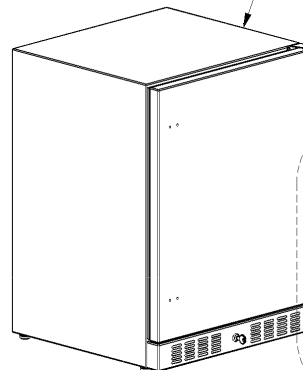

#### Dimensions:

**24 wide x 32 3/4" tall x 22 3/4" deep**

#### Specifications:

**Electrical Power = 115 VAC - 7.0 AMPS / 50-60 Hz.**

TYPICAL ART-BC24 INSTALLATION

COUNTERFRONT CUTOUT

COUNTER DEPTH NOTE:  
22-3/4" MINIMUM DEPTH FOR DOOR FLUSH MOUNTED TO COUNTER FRONT FINISH.  
20-7/8" MINIMUM DEPTH FOR DOOR OUTSIDE OF COUNTER FRONT AND EXPOSED AS SHOWN ABOVE.

DOOR KEY LOCK

COUNTER FRONT WITH EXPOSED DOOR SETUP

ART-BC24 UNIT

DOOR IS REVERSIBLE (ART-BC24L)

ART-BC24-KIT HANDLE AND LOGO ASSEMBLY KIT COMPONENTS SOLD SEPARATELY.

Artisan Authorized Dealer:

Project/Client: