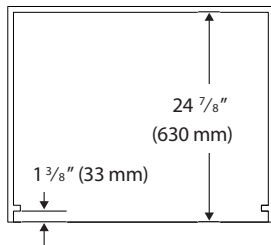

Weights & Dimensions

NET WEIGHT (LBS.)	132
SHIPPING WEIGHT (LBS.)	149
PRODUCT DIMENSIONS (W X H X D IN INCHES)	29 ¾ x 43 ¾ x 23 ½
STANDARD CUTOUT REQUIRED (W X H X D IN INCHES)	28 ¾ x 42 ¼ x 23 ½
FLUSH CUTOUT REQUIRED (W X H X D IN INCHES)	30 ¼ x 43 ¾ x 24 ¾

\$6,999 | TRANSITIONAL

Product Dimensions	
A - (IN/CM)	43 ¾ / 110.2
B - (IN/CM)	28 ½ / 72.4
C - (IN/CM)	42 / 106.7
D - (IN/CM)	26 ⅝ / 67.6
D-1 - (IN/CM)	23 ⅞ / 58.7
D-2 - (IN/CM)	24 ¾ / 62
E - (IN/CM)	29 ¾ / 75.6
F - (IN/CM)	67 / 170
G - (IN/CM)	29 ⅞ / 74.1
H - (IN/CM)	2 ⅞ / 5.6

Installation Cutout Dimensions (Flush)

Allow a minimum of 22" for clearance to adjacent corners, drawers, walls, etc. when door is open.

Top view

Top view

Side view

Front view

Side view

Front view

Installation Cutout Dimensions (Standard)

Installation Cutout Dimensions (Standard)