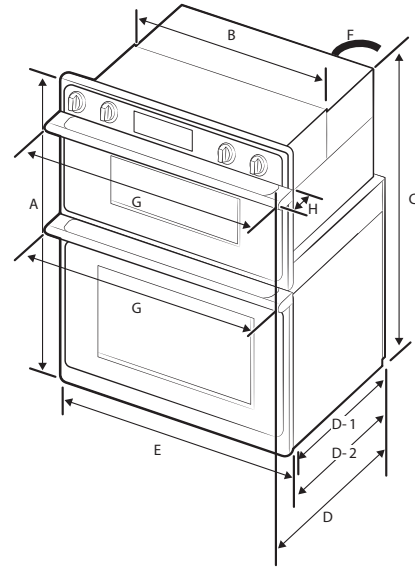

Weights & Dimensions

NET WEIGHT (LBS.)	132
SHIPPING WEIGHT (LBS.)	149
PRODUCT DIMENSIONS (W X H X D IN INCHES)	29 ¾ x 43 ¾ x 23 ½
STANDARD CUTOUT REQUIRED (W X H X D IN INCHES)	28 ¾ x 42 ¼ x 23 ½
FLUSH CUTOUT REQUIRED (W X H X D IN INCHES)	30 ¼ x 43 ¾ x 24 ¾

\$6,999 | TRANSITIONAL

Product Dimensions	
A - (IN/CM)	43 ¾ / 110.2
B - (IN/CM)	28 ½ / 72.4
C - (IN/CM)	42 / 106.7
D - (IN/CM)	26 ⅝ / 67.6
D-1 - (IN/CM)	23 ⅞ / 58.7
D-2 - (IN/CM)	24 ¾ / 62
E - (IN/CM)	29 ¾ / 75.6
F - (IN/CM)	67 / 170
G - (IN/CM)	29 ⅞ / 74.1
H - (IN/CM)	2 ⅞ / 5.6

Installation Cutout Dimensions (Flush)

Allow a minimum of 22" for clearance to adjacent corners, drawers, walls, etc. when door is open.

Top view

Top view

Side view

Front view

Side view

Front view

Installation Cutout Dimensions (Standard)

Installation Cutout Dimensions (Standard)