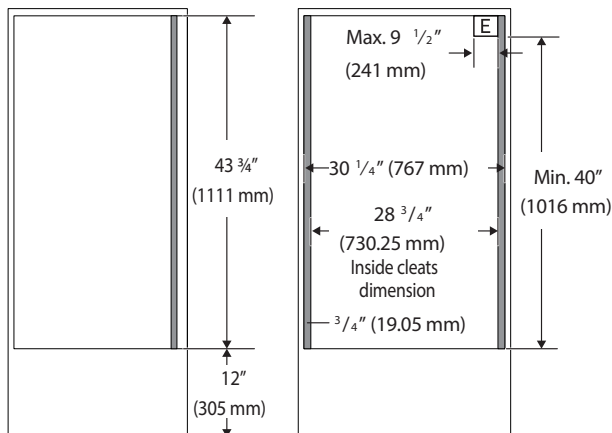

Weights & Dimensions

NET WEIGHT (LBS.)	132
SHIPPING WEIGHT (LBS.)	149
PRODUCT DIMENSIONS (W X H X D IN INCHES)	29 ¾ x 43 ¾ x 23 ½
STANDARD CUTOUT REQUIRED (W X H X D IN INCHES)	28 ¾ x 42 ¼ x 23 ½
FLUSH CUTOUT REQUIRED (W X H X D IN INCHES)	30 ¼ x 43 ¾ x 24 ¾

\$6,999 | TRANSITIONAL

Product Dimensions	
A - (IN/CM)	43 ¾ / 110.2
B - (IN/CM)	28 ½ / 72.4
C - (IN/CM)	42 / 106.7
D - (IN/CM)	26 ⅝ / 67.6
D-1 - (IN/CM)	23 ⅞ / 58.7
D-2 - (IN/CM)	24 ¾ / 62
E - (IN/CM)	29 ¾ / 75.6
F - (IN/CM)	67 / 170
G - (IN/CM)	29 ⅞ / 74.1
H - (IN/CM)	2 ⅞ / 5.6

Installation Cutout Dimensions (Flush)

Allow a minimum of 22" for clearance to adjacent corners, drawers, walls, etc. when door is open.

Top view

Top view

Side view

Front view

Side view

Front view

Installation Cutout Dimensions (Standard)

Installation Cutout Dimensions (Standard)