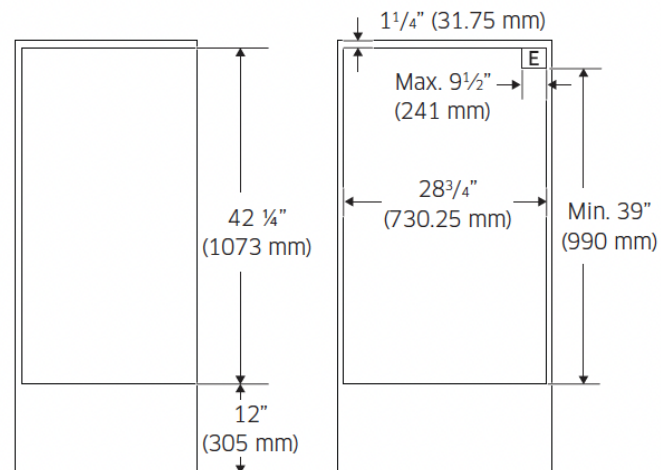

Weights & Dimensions

NET WEIGHT (LBS.)	132
SHIPPING WEIGHT (LBS.)	149
PRODUCT DIMENSIONS (W X H X D IN INCHES)	29 ¾ x 43 ¾ x 23 ½
STANDARD CUTOUT REQUIRED (W X H X D IN INCHES)	28 ¾ x 42 ¼ x 23 ½
FLUSH CUTOUT REQUIRED (W X H X D IN INCHES)	30 ¼ x 43 ¾ x 24 ¾

\$6,999 | TRANSITIONAL

Product Dimensions	
A - (IN/CM)	43 ¾ / 110.2
B - (IN/CM)	28 ½ / 72.4
C - (IN/CM)	42 / 106.7
D - (IN/CM)	26 ⅝ / 67.6
D-1 - (IN/CM)	23 ⅞ / 58.7
D-2 - (IN/CM)	24 ¾ / 62
E - (IN/CM)	29 ¾ / 75.6
F - (IN/CM)	67 / 170
G - (IN/CM)	29 ⅞ / 74.1
H - (IN/CM)	2 ⅞ / 5.6

Installation Cutout Dimensions (Flush)

Allow a minimum of 22" for clearance to adjacent corners, drawers, walls, etc. when door is open.

Top view

Top view

Side view

Front view

Side view

Front view

Installation Cutout Dimensions (Standard)

Installation Cutout Dimensions (Standard)