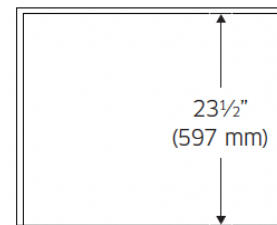

Weights & Dimensions

NET WEIGHT (LBS.)	132
SHIPPING WEIGHT (LBS.)	149
PRODUCT DIMENSIONS (W X H X D IN INCHES)	29 ¾ x 43 ¾ x 23 ½
STANDARD CUTOUT REQUIRED (W X H X D IN INCHES)	28 ¾ x 42 ¼ x 23 ½
FLUSH CUTOUT REQUIRED (W X H X D IN INCHES)	30 ¼ x 43 ¾ x 24 ¾

\$6,999 | TRANSITIONAL

Product Dimensions	
A - (IN/CM)	43 ¾ / 110.2
B - (IN/CM)	28 ½ / 72.4
C - (IN/CM)	42 / 106.7
D - (IN/CM)	26 ⅝ / 67.6
D-1 - (IN/CM)	23 ⅞ / 58.7
D-2 - (IN/CM)	24 ¾ / 62
E - (IN/CM)	29 ¾ / 75.6
F - (IN/CM)	67 / 170
G - (IN/CM)	29 ⅞ / 74.1
H - (IN/CM)	2 ⅞ / 5.6

Installation Cutout Dimensions (Flush)

Allow a minimum of 22" for clearance to adjacent corners, drawers, walls, etc. when door is open.

Top view

Top view

Side view

Front view

Side view

Front view