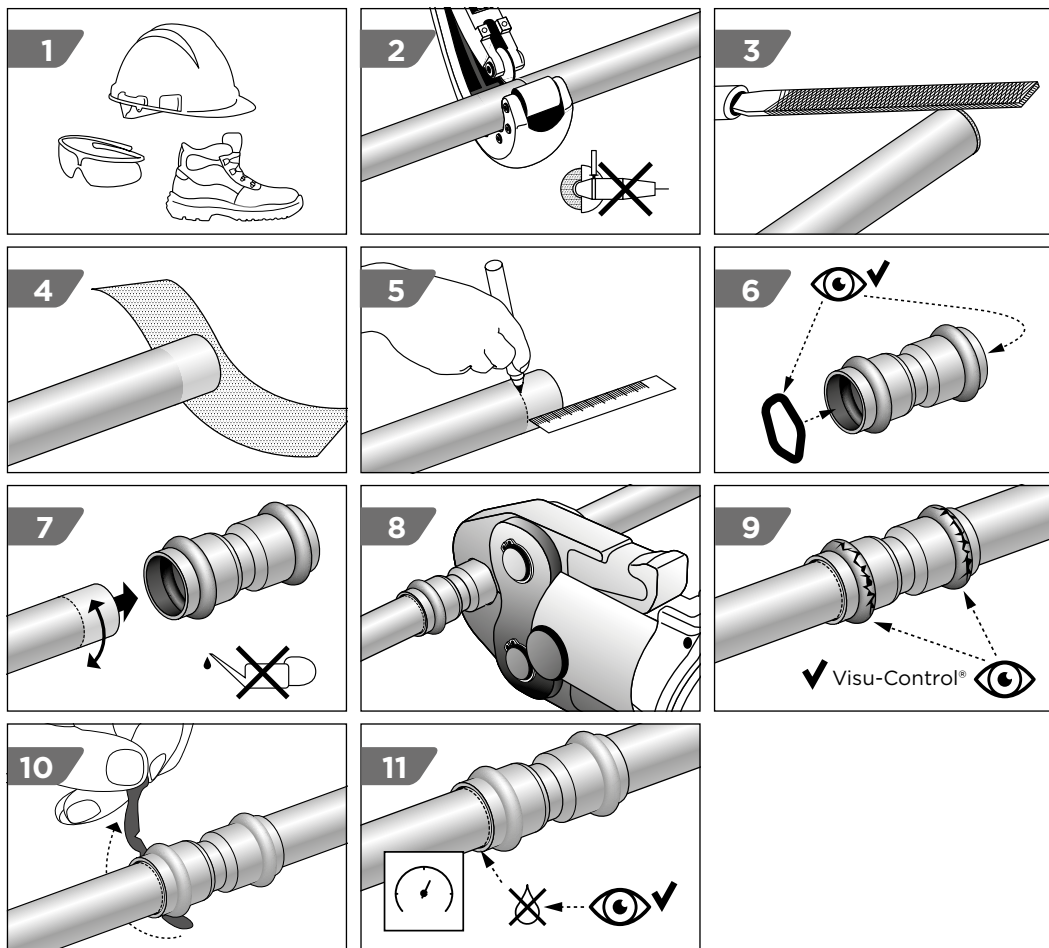

"Apollo" SmartPress

VSH technology

EN installation instructions
 NL installatie instructies
 DE installationsrichtlinien
 FR instructions d'installation

EN always install in accordance with published instructions.