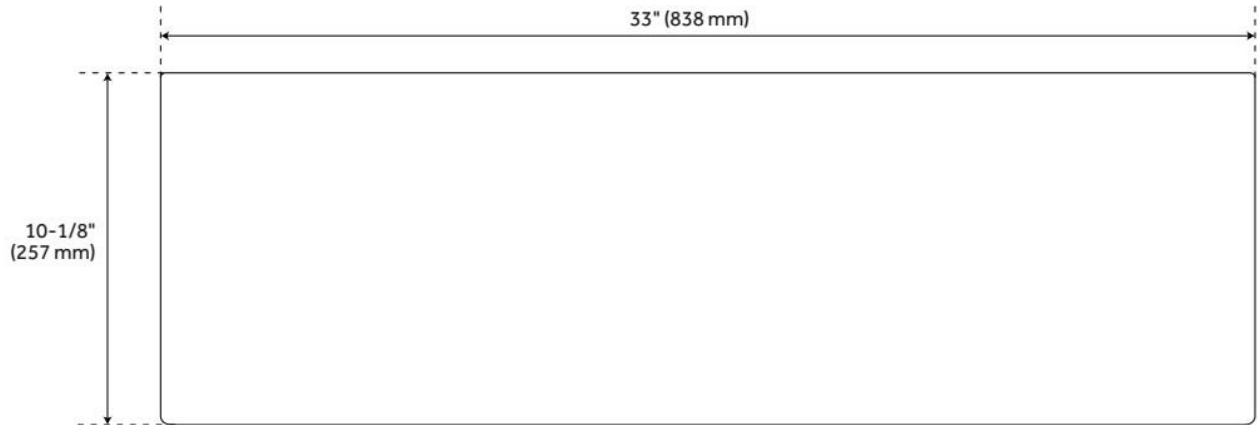

33" ROWENA FIRECLAY FARMHOUSE SINK - WHITE

SKU: 484940
Code: SHF3318

REVISED 7/29/2024