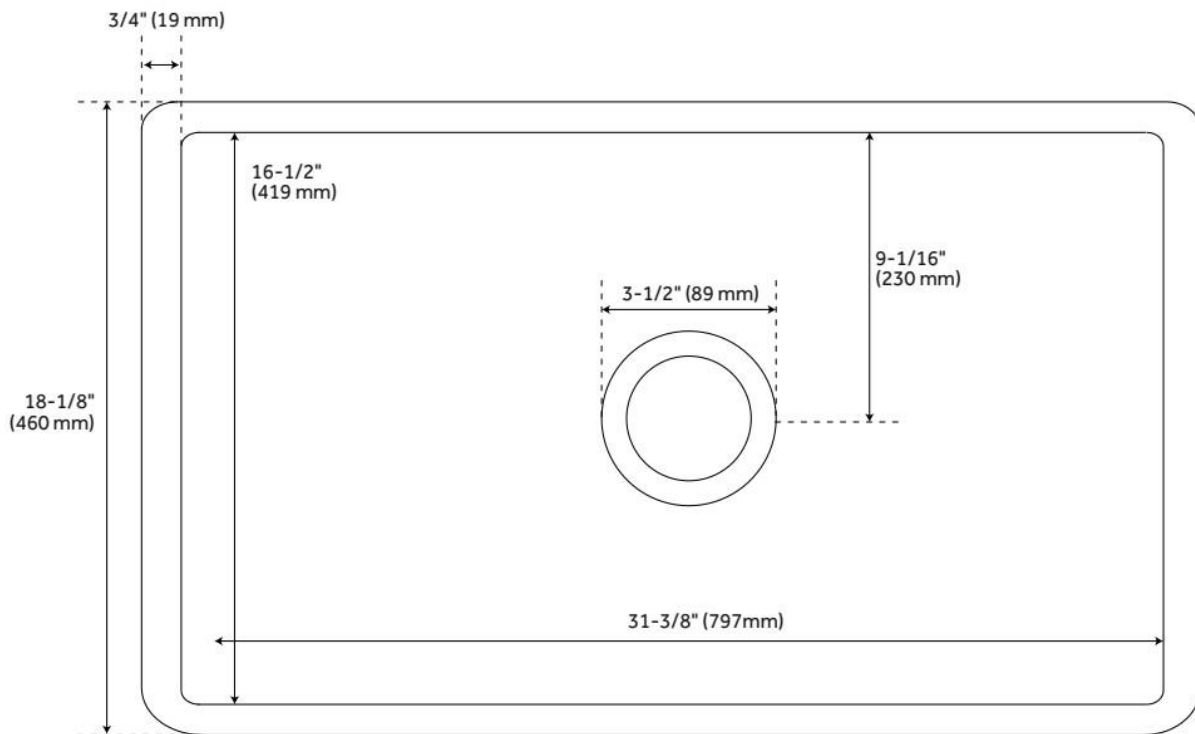

33" ROWENA FIRECLAY FARMHOUSE SINK - WHITE

SKU: 484940
Code: SHF3318

FEATURES

Material: Fireclay
Drain Placement: Center
Fits Drain Hole Size: 3-1/2"

ASME A112.19.1/CSA B45.2, Massachusetts Accepted, LISTED ID: SHF3318WH

ADDITIONAL FEATURES

- Made of solid, heavy-duty fireclay.
- Smooth, ripple-resistant surface.
- Sink is finished on all four sides.
- If purchasing drain separately, it must be able to accommodate a sink drain thickness of 1".
- All sink dimensions are ($\pm 1/2$ ").

REVISED 7/29/2024

33" ROWENA FIRECLAY FARMHOUSE SINK - WHITE

SKU: 484940
Code: SHF3318

REVISED 7/29/2024