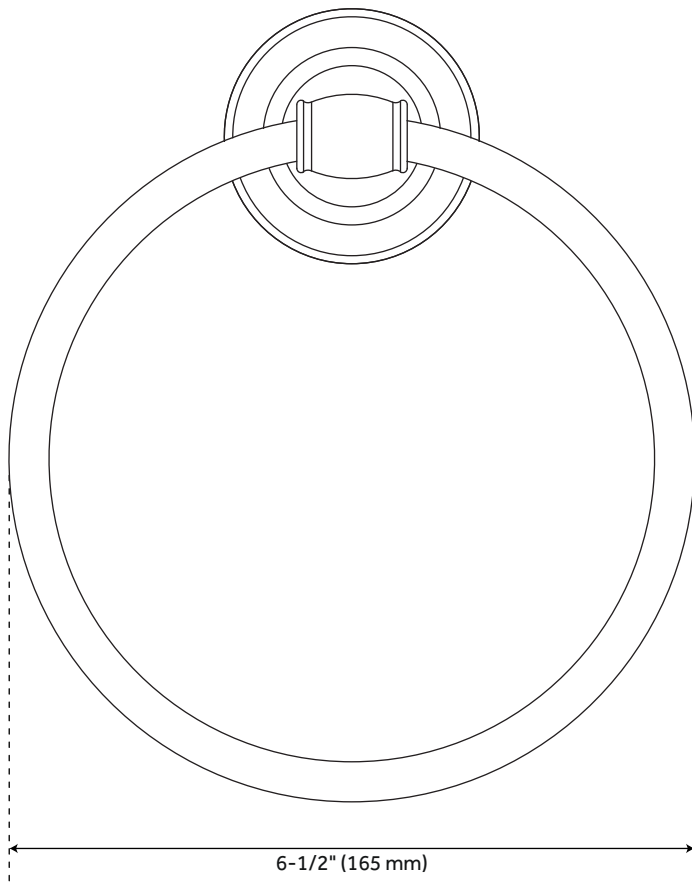

## FEATURES

- Installation Type: Wall Mount
- Design: Traditional
- Material: Stainless Steel
- Length: 6-1/2"
- Height: 7-3/8"
- Depth: 2-1/8"
- Base Plate Height: 2-3/8"
- Mounting Hardware Included: Yes
- Mounting Hardware Concealed: Yes
- Assembly Required: No

# BEASLEY TOWEL RING

---

SKU: 948236

Code: SHBETR, SHBETR2

# BEASLEY TOWEL RING

All dimensions and specifications are nominal and may vary. Use actual products for accuracy in critical situations.