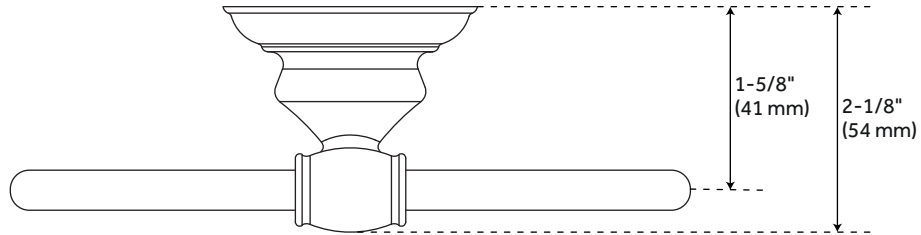

BEASLEY TOWEL RING

All dimensions and specifications are nominal and may vary. Use actual products for accuracy in critical situations.