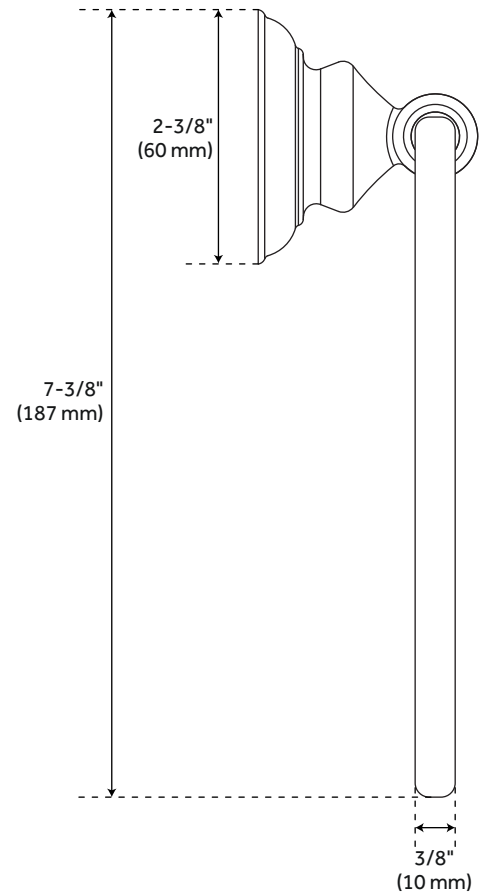

## FEATURES

- Installation Type: Wall Mount
- Design: Traditional
- Material: Stainless Steel
- Length: 6-1/2"
- Height: 7-3/8"
- Depth: 2-1/8"
- Base Plate Height: 2-3/8"
- Mounting Hardware Included: Yes
- Mounting Hardware Concealed: Yes
- Assembly Required: No

# BEASLEY TOWEL RING

---

SKU: 948236

Code: SHBETR, SHBETR2

# BEASLEY TOWEL RING

All dimensions and specifications are nominal and may vary. Use actual products for accuracy in critical situations.