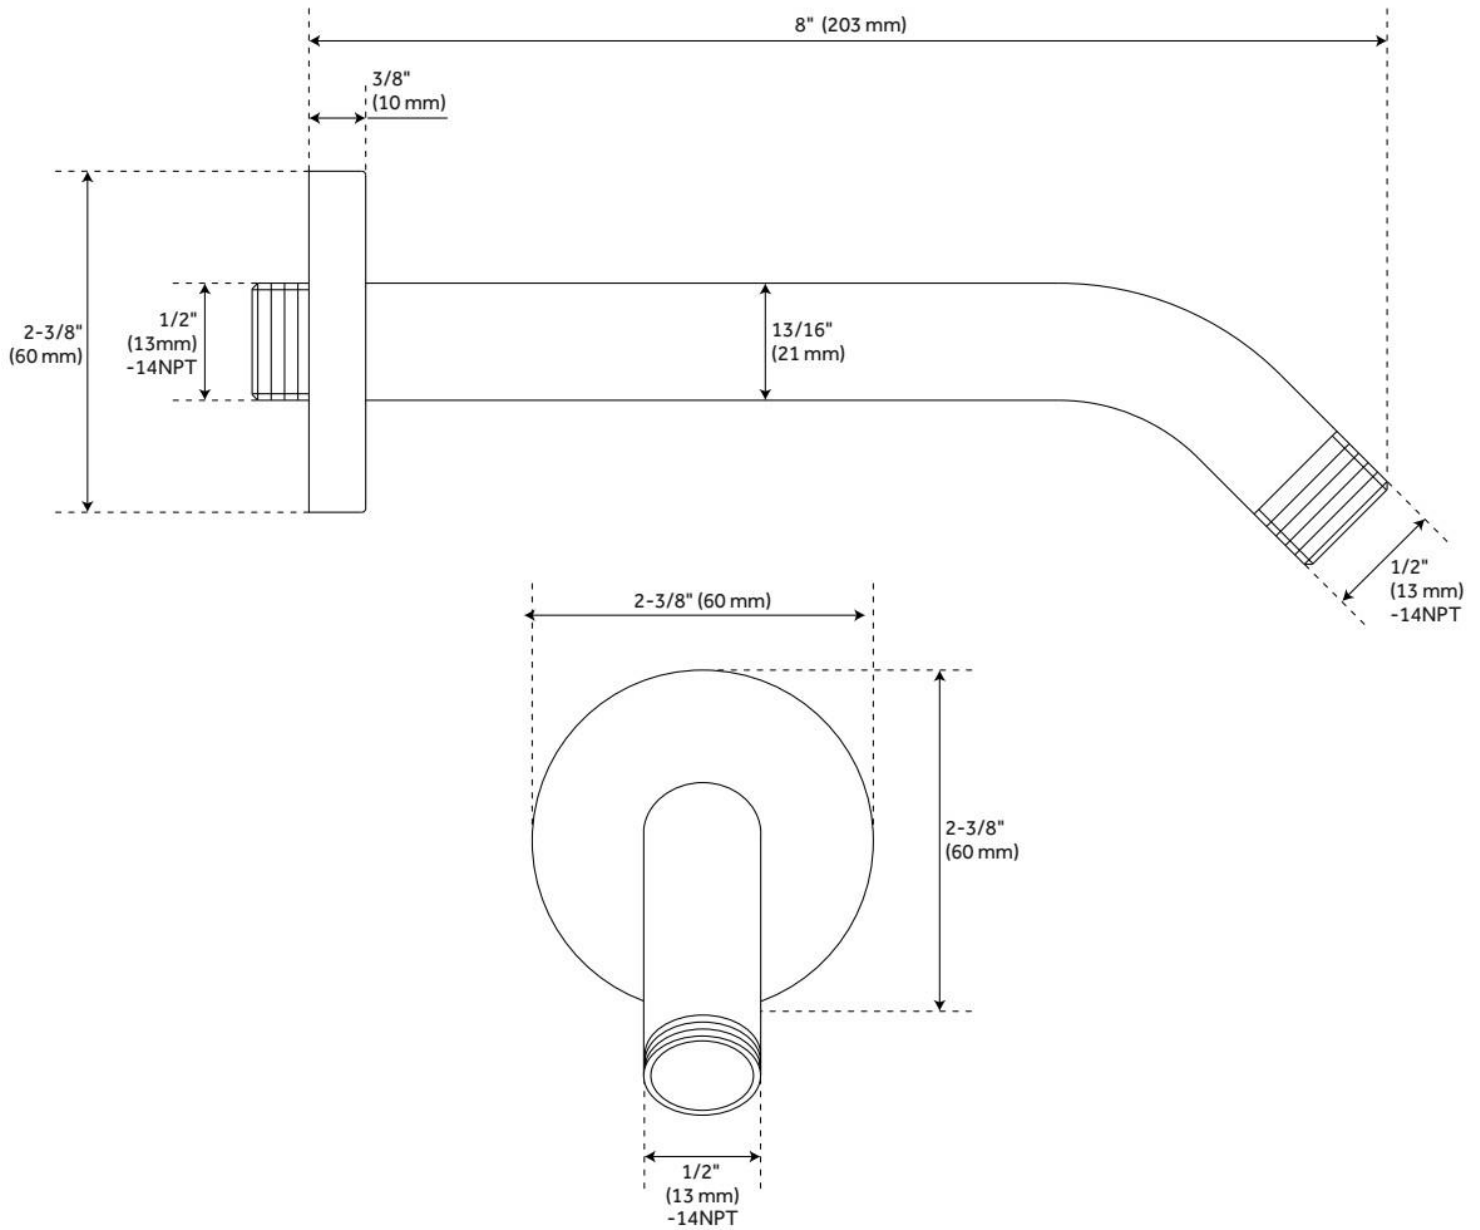

8" CONTEMPORARY SHOWER ARM AND FLANGE

SKU: 948696
Code: SHSK83

FEATURES

Material: Metal
Connection Type: 1/2" NPT

ASME A112.18.1/CSA B125.1, Massachusetts Accepted, LISTED ID: SHSK83*

ADDITIONAL FEATURES

- Solid brass construction.
- 45 degree shower arm.
- Escutcheon included.

REVISED 6/5/2024

8" CONTEMPORARY SHOWER ARM AND FLANGE

SKU: 948696
Code: SHSK83

REVISED 6/5/2024