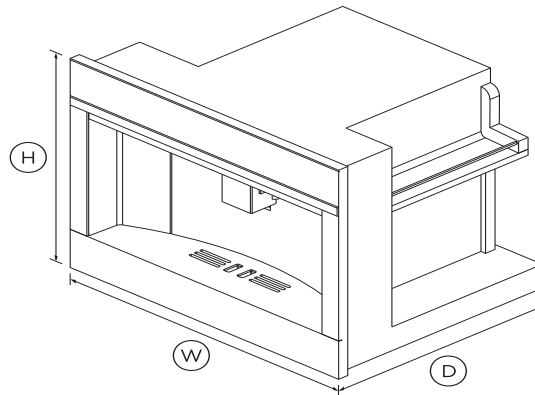

DIMENSIONS

Height	18 1/64"
Width	23 29/64"
Depth	18 57/64"

FEATURES & BENEFITS

COFFEE CHOICE

Fisher & Paykel's Coffee Maker has 13 different options to suit individual taste and selection - from Americano to Macchiato