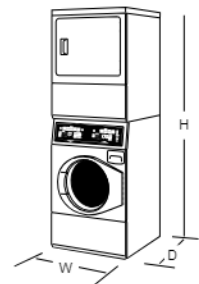

Optional Accessories

Pedestal (White) – Part # PDR108W
UPC: 810084500249

Pedestal (Matte Black) – Part # PDR108B
UPC: *Coming Soon*

Installation Extension Kit –
Part # 881P3

Drain Extension Kit – Part # 204512

Optional Accessories

Drying rack – Part # D512082
Directional Exhaust Kit –
Part # 528P3

Conversion Kit = Gas to LP –
Part # 649P3

AR23-0108

Speed Queen by Alliance Laundry Systems