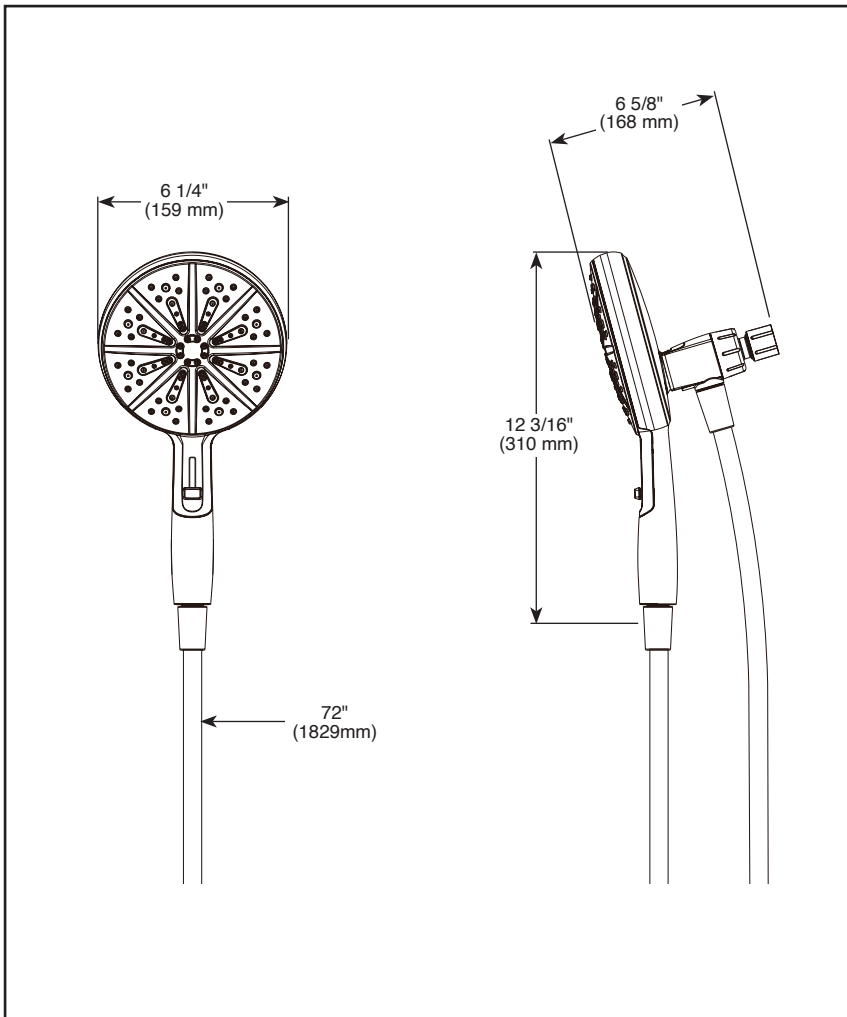

see what Delta can doSM

SUREDOCK[®] MAGNETIC HAND SHOWER

- Magnetic hand held shower with 6 spray settings

FEATURES:

- Touch-Clean[®] Spray Holes
- MagnaTite[®] Docking

STANDARD SPECIFICATIONS:

- Max flow rate 1.75 gpm @ 80 psi, 6.6 L/min @ 550 kPa
- Multiple hand shower spray settings - Full Spray, Massage, Full Spray w/Massage, Shampoo Spray, shampoo Spray w/Massage and Pause. Pause is a non-positive shut-off
- Slide switch to change from powerful to relaxing sprays, including pause
- SureDock[®] Magnetic allows for easy and secure docking for hands-free showering
- 72" (1829mm) metal hose
- 72" (1829mm) UltraFlex[®] hose (BL finish only)

▲ Designate proper finish suffix

COMPLIES WITH:

- ASME A112.18.1 / CSA B125.1
- EPA WaterSense[®]

Delta Faucet Company reserves the right (1) to make changes in specifications and materials, and (2) to change or discontinue models, both without notice or obligation. Dimensions are for reference only. See current full-line price book or www.deltafaucet.com for finish options and product availability.