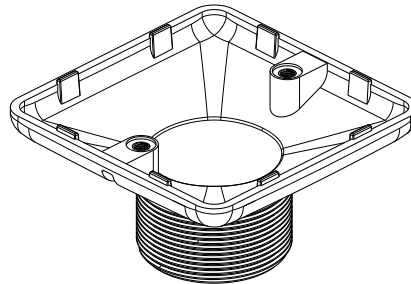

### RP102164▲

Set Screws A (2)

Set Screws B (2)

#### Note:

Shorter A screws are only compatible with Square Drains

Longer B screws are only compatible with Round Drains