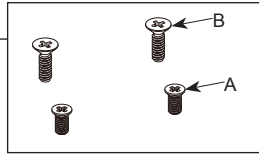

## Pièces de rechange :

### RP102164▲

Set Screws A (2)

Set Screws B (2)

#### Note:

Shorter A screws are only compatible with Square Drains

Longer B screws are only compatible with Round Drains