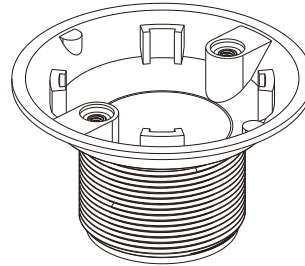

Round Shower Drain

Models/Modelos/Modèles

DT061411▲

Series/Series/Seria

Replacement Parts:

Piezas de Repuesto:

Pièces de rechange :

RP102160▲

Set Screws A (2)

Set Screws B (2)

Note:

Shorter A screws are only compatible with Square Drains

Longer B screws are only compatible with Round Drains

RP102167

Bolts (4)

Pernos (4)