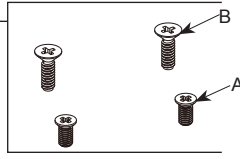

Round Shower Drain

Models/Modelos/Modèles

DT061411▲

Series/Series/Seria

Replacement Parts:

Piezas de Repuesto:

Pièces de rechange :

RP102160▲

Set Screws A (2)

Set Screws B (2)

Note:

Shorter A screws are only compatible with Square Drains

Longer B screws are only compatible with Round Drains

RP102167

Bolts (4)

Pernos (4)