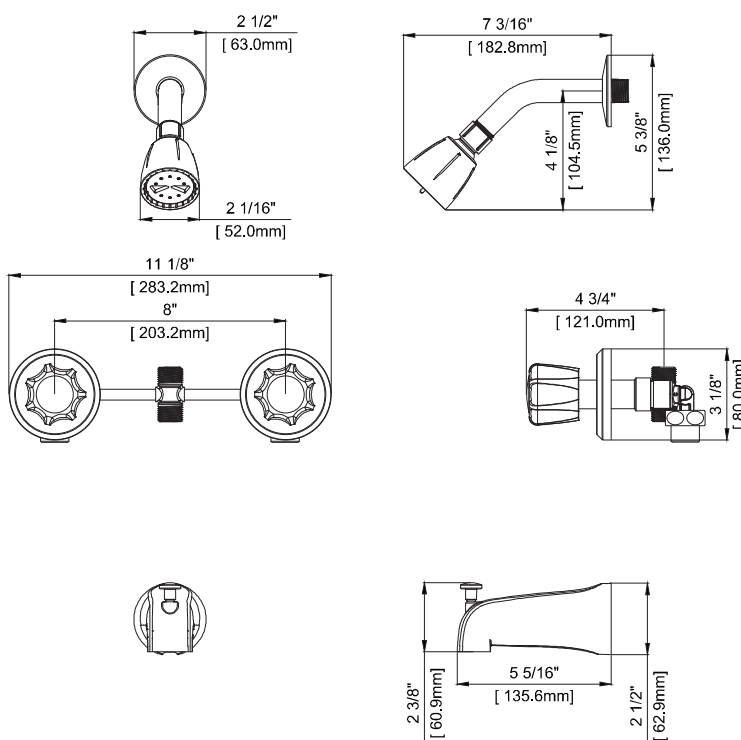

Warranty and Codes

This product comes complete with installation, operating, care and maintenance instructions. This PROFLO faucet carries a limited lifetime warranty when installed in residential applications. The warranty is five years in commercial applications.