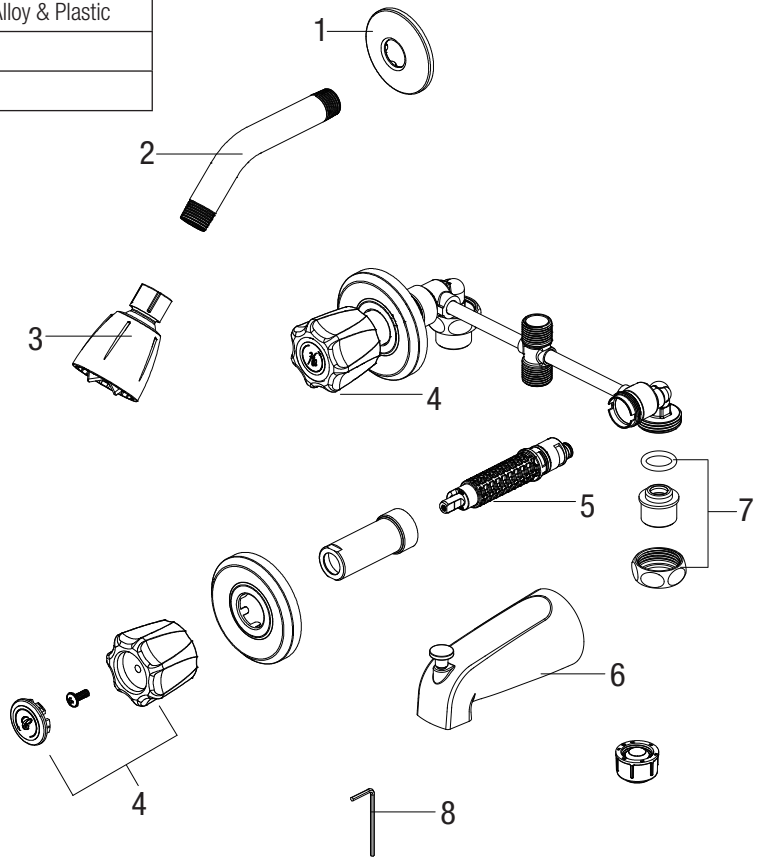

PF1020G2/PF1030G2

TWO-HANDLE TUB AND SHOWER FAUCET

Model Numbers

PF1020G2CP Chrome
 PF1030G2CP Chrome

No.	Item	Part Number	Material Type
1	Shower Flange	PFS42	Metal
2	Shower Arm	PFS40	Metal
3	Shower Head	PFSH301GCP	Plastic
4	Handle Assembly	OBPF7KF10005	Plastic
5	Cartridge	OBPF2F20012	Ceramics & Plastic
6	Tub Spout	PF1096CP	Zinc Alloy & Plastic
7	Nut Assembly	OBPFF70036	Brass
8	2.5mm Hex Allen Wrench	OBPF1RP70221	Steel

PF1020G2CP/PF1030G2CP

Warranty and Codes

This product comes complete with installation, operating, care and maintenance instructions. This PROFLO faucet carries a limited lifetime warranty when installed in residential applications. The warranty is five years in commercial applications. Certified to ASME A112.18.1.