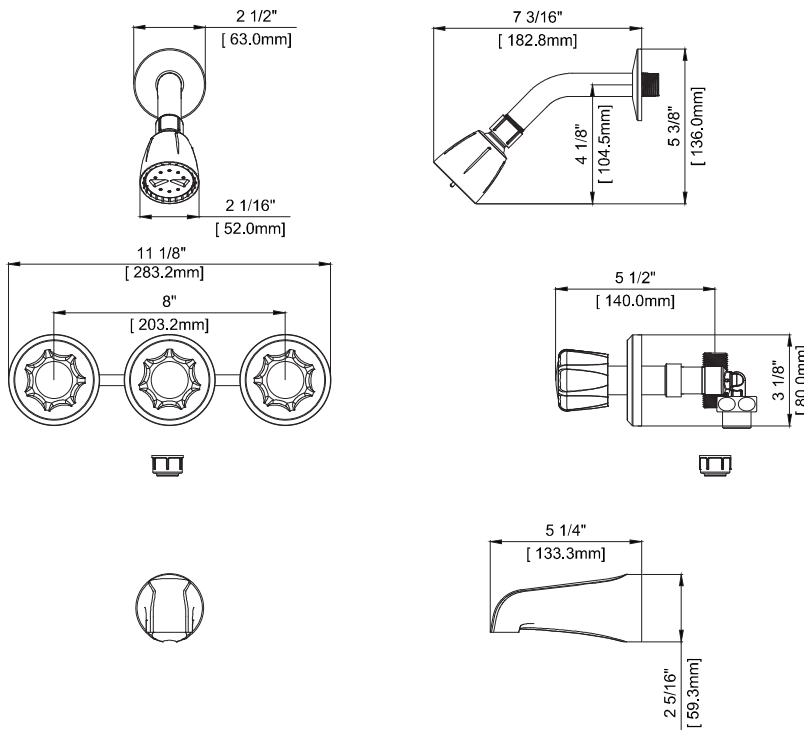

SPEC

PF1033G2

THREE-HANDLE TUB AND SHOWER FAUCET

Product Features

- Max flow rate: 1.75 gpm at 80 psi
- Acrylic handles
- Single-function showerhead
- With slip fit tub spout
- Certified to ASME A112.18.1/CSA B125.1
- cUPC/IAPMO listed

Model Numbers

PF1033G2CP Chrome

PF1033G2CP

Warranty and Codes

This product comes complete with installation, operating, care and maintenance instructions. This PROFLO faucet carries a limited lifetime warranty when installed in residential applications. The warranty is five years in commercial applications.