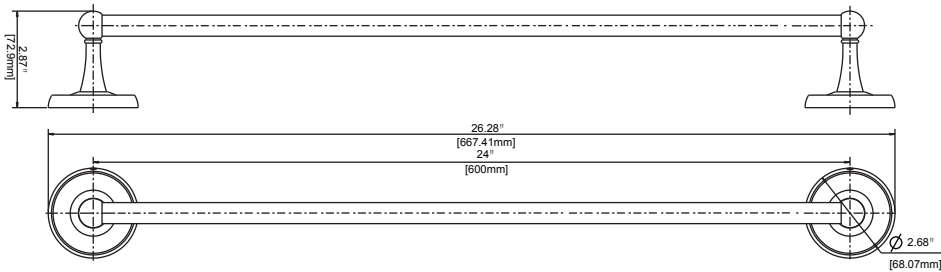

# TRADITIONAL BATH ACCESSORIES

**Product Features**

- All metal construction
- Mounting hardware included

**Model Numbers**

PF67002CP, PF67702CP, PF67312CP CP Chrome  
 PF67002ZBN, PF67702ZBN, PF67312ZBN Brushed nickel  
 PF67702ORB, PF67312ORB Oil rubbed bronze

**PF67002CP PF67702CP PF67312CP**

**Product Specifications**

18" Towel Bar

24" Towel Bar

Paper Holder

**Warranty and Codes**

This product comes complete with installation, operating, care and maintenance instructions. PROFLO faucets carry a consumer limited lifetime warranty.