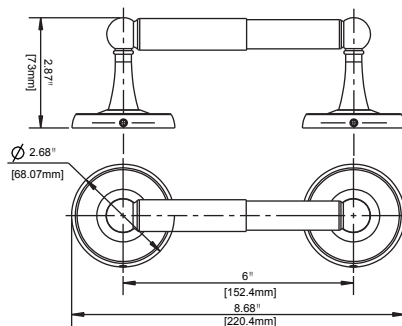

**PF67002CP PF67702CP PF67312CP**

**Product Specifications**

18" Towel Bar

24" Towel Bar

Paper Holder

**Warranty and Codes**

This product comes complete with installation, operating, care and maintenance instructions. PROFLO faucets carry a consumer limited lifetime warranty.