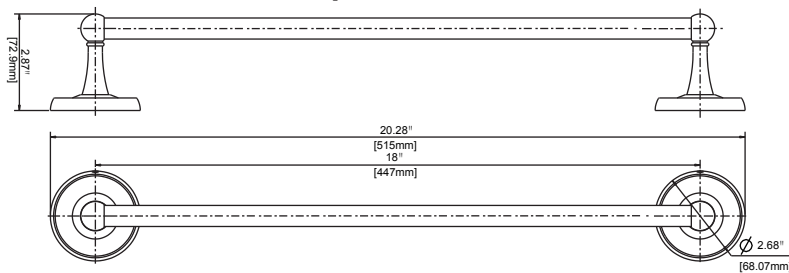

# TRADITIONAL BATH ACCESSORIES

**Product Features**

- All metal construction
- Mounting hardware included

**Model Numbers**

PF67002CP, PF67702CP, PF67312CP CP Chrome  
 PF67002ZBN, PF67702ZBN, PF67312ZBN Brushed nickel  
 PF67702ORB, PF67312ORB Oil rubbed bronze

**PF67002CP PF67702CP PF67312CP**

**Product Specifications**

18" Towel Bar

24" Towel Bar

Paper Holder

**Warranty and Codes**

This product comes complete with installation, operating, care and maintenance instructions. PROFLO faucets carry a consumer limited lifetime warranty.