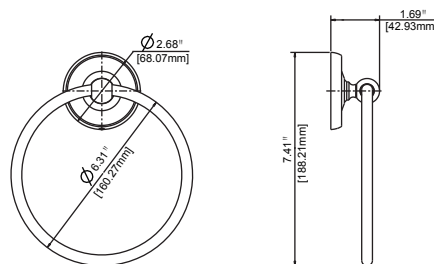

TRADITIONAL BATH ACCESSORIES

Product Features

- All metal construction
- Mounting hardware included

Model Numbers

PF67412CP, PF67512CP Chrome

PF67412ZBN, PF67512ZBN Brushed nickel

PF67412ORB, PF67512ORB Oil rubbed bronze

PF67412CP PF67512CP

Product Specifications

Robe Hook

Towel Ring

Warranty and Codes

This product comes complete with installation, operating, care and maintenance instructions. PROFLO faucets carry a consumer limited lifetime warranty.