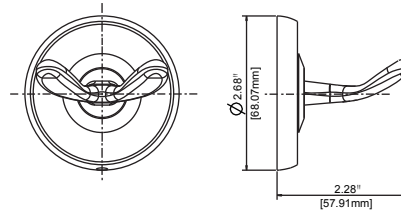

Product Specifications

Robe Hook