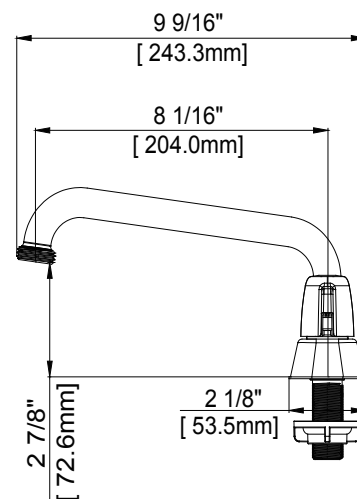

Model Numbers

PFWSC1127CP Chrome

Warranty and Codes

This product comes complete with installation, operating, care and maintenance instructions. This PROFLO faucet carries a limited lifetime warranty when installed in residential applications. The warranty is five years in commercial applications.