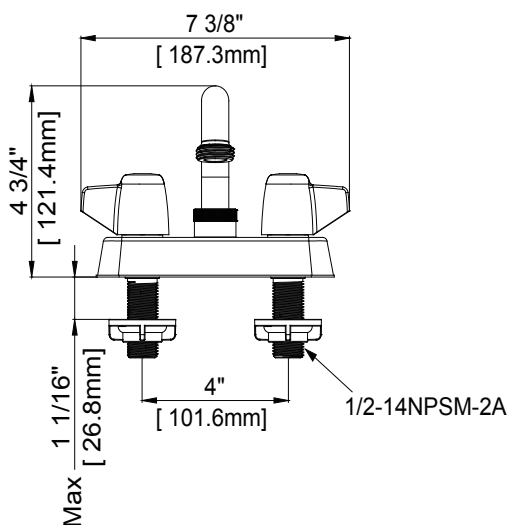

Model Numbers

PFWSC1127CP Chrome

Warranty and Codes

This product comes complete with installation, operating, care and maintenance instructions. This PROFLO faucet carries a limited lifetime warranty when installed in residential applications. The warranty is five years in commercial applications.