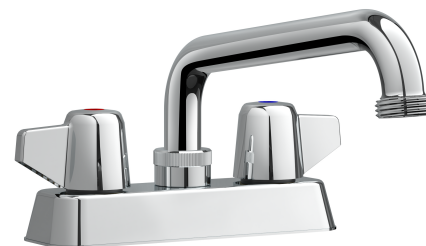

SPEC

PFWSC1127

TWO-HANDLE LAUNDRY FAUCET

Product Features

- Ceramic cartridge
- Requires 3-hole sink with 4" on-center
- Flow Rate (with hose thread adapter): Min 4.0 gpm at 20 psi
- Flow Rate (with optional aerator): Max 1.2 gpm at 60 psi
- Metal handle
- cUPC/IAPMO listed
- Certified to ASME A112.18.1/CSA B125.1

PFWSC1127CP

Model Numbers

PFWSC1127CP Chrome

Warranty and Codes

This product comes complete with installation, operating, care and maintenance instructions. This PROFLO faucet carries a limited lifetime warranty when installed in residential applications. The warranty is five years in commercial applications.