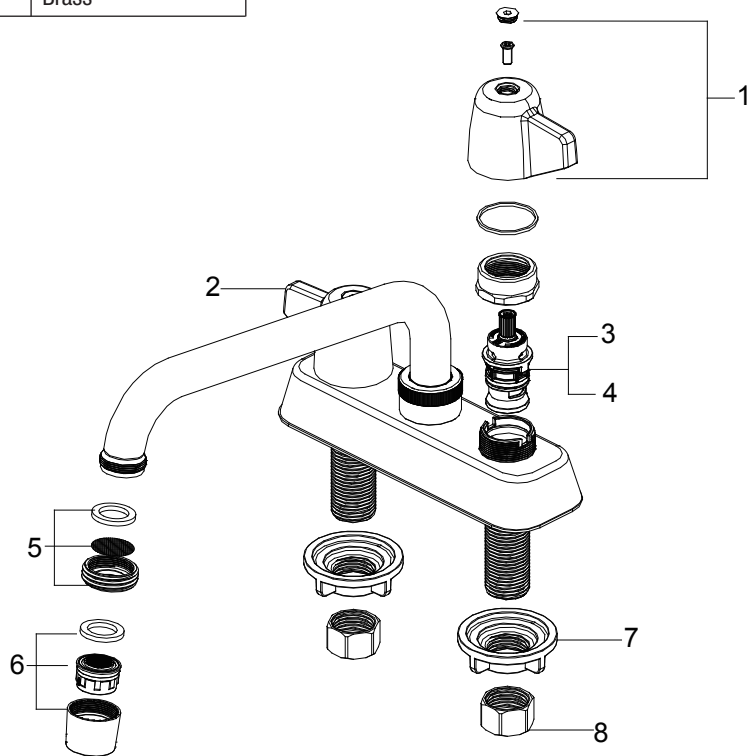

PFWSC1127

TWO-HANDLE LAUNDRY FAUCET

Model Numbers

PFWSC1127CP Chrome

| No. | Item | Part Number | Material Type |
|-----|----------------|---------------|---------------|
| 1 | Handle C | OBPF7KF13091* | Zinc Alloy |
| 2 | Handle H | OBPF7KF13092* | Zinc Alloy |
| 3 | Cartridge H | OBPF220035 | Ceramic |
| 4 | Cartridge C | OBPF220036 | Ceramic |
| 5 | Thread Adapter | OBPF830024 | Metal |
| 6 | Aerator | OBPF530190* | Plastic |
| 7 | Mounting Nut | OBPF156001 | Plastic |
| 8 | Coupling Nut | OBPF156002 | Brass |

PFWSC1127CP

Warranty and Codes

This product comes complete with installation, operating, care and maintenance instructions. This PROFLO faucet carries a limited lifetime warranty when installed in residential applications. The warranty is five years in commercial applications. Certified to ASME A112.18.1.