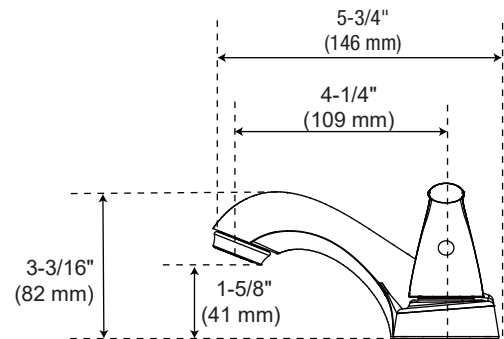

For detailed warranty information, visit ferguson.com/proflo-faucet-warranty.