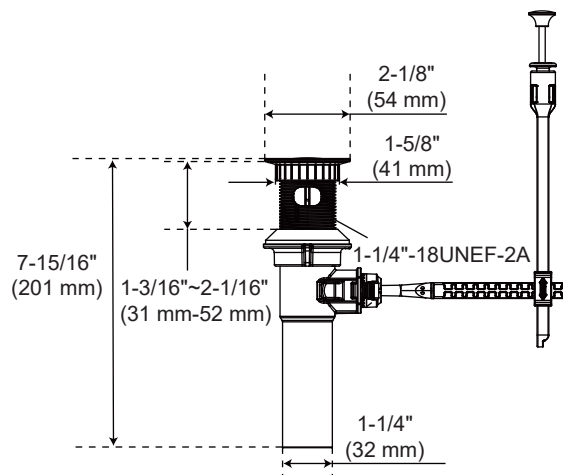

For detailed warranty information, visit ferguson.com/proflo-faucet-warranty.