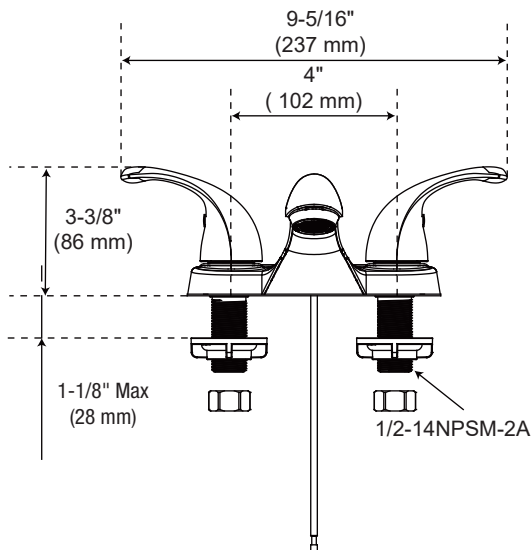

For detailed warranty information, visit ferguson.com/proflo-faucet-warranty.