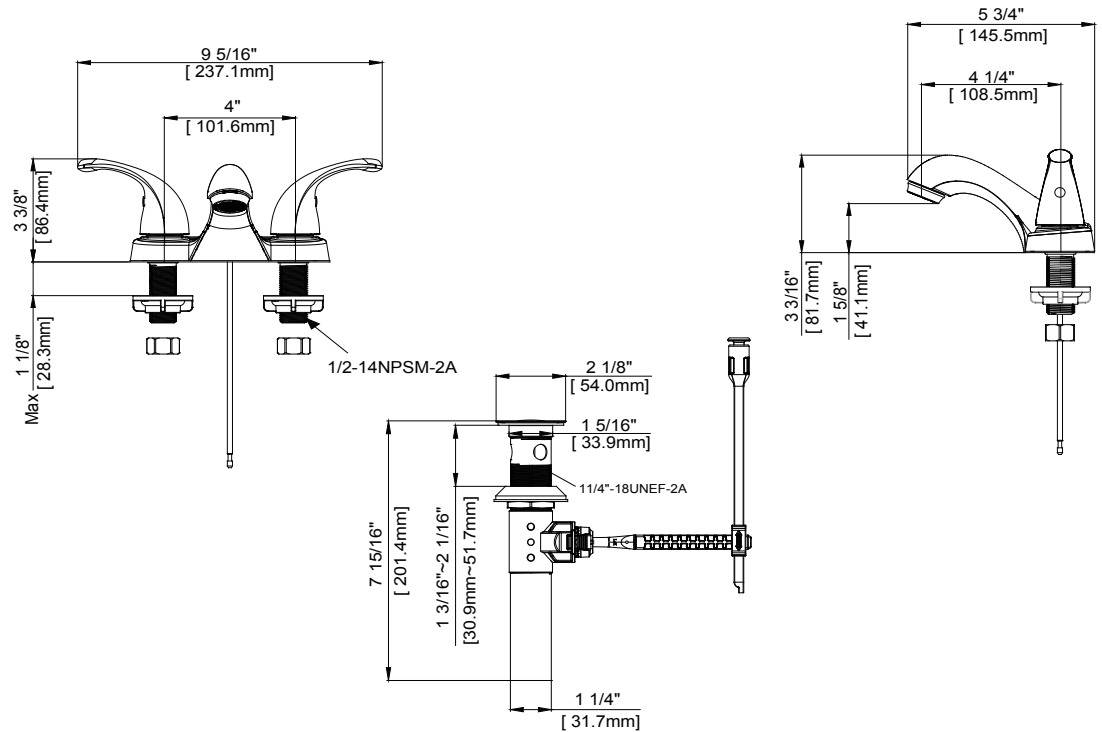

PFWSC1247

TWO-HANDLE LAVATORY FAUCET

Product Features

- Washerless cartridge
- Metal handles
- Requires 3-hole sink with 4" on-center
- Max flow rate: 1.2 gpm at 60 psi
- With quick install metal pop-up assembly
- ADA compliant
- Certified to ASME A112.18.1/CSA B125.1
- cUPC/IAPMO listed
- NSF/ANSI/CAN61: $Q \leq 1$
- WaterSense certified
- AB1953 certified

Model Numbers

PFWSC1247CP	Chrome
PFWSC1247ZBN	Brushed Nickel

PFWSC1247CP

Warranty and Codes

This product comes complete with installation, operating, care and maintenance instructions. This PROFLO faucet carries a limited lifetime warranty when installed in residential applications. The warranty is five years in commercial applications.

*Compliant with lead content requirements of California AB1953.